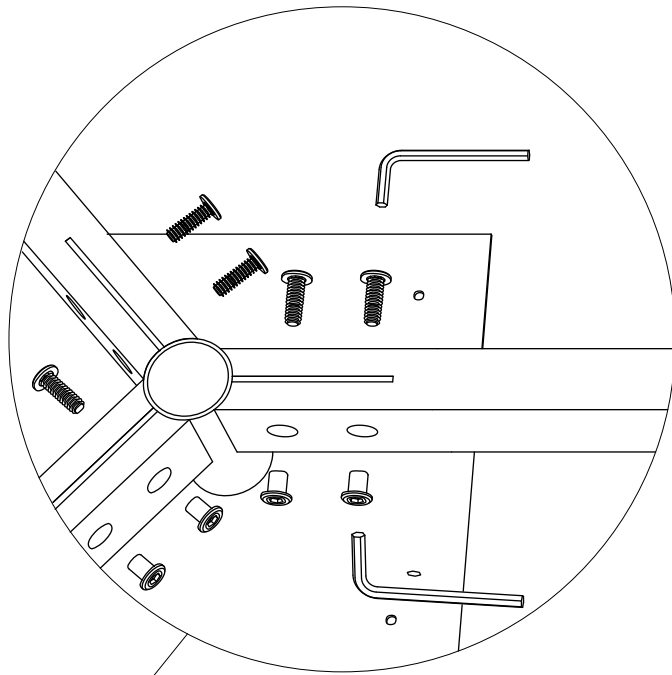

ellenberger

PRIVATE SPACE FURNITURE COLLECTION

Lowboard | Media Credenza

designed by Jannis Ellenberger

www.ellenbergerdesign.de

A = 8 x
(M6 x 12)

B = 12 x
(M6 x 25)

C = 12 x
(M6 x 14)

tools needed

1

2