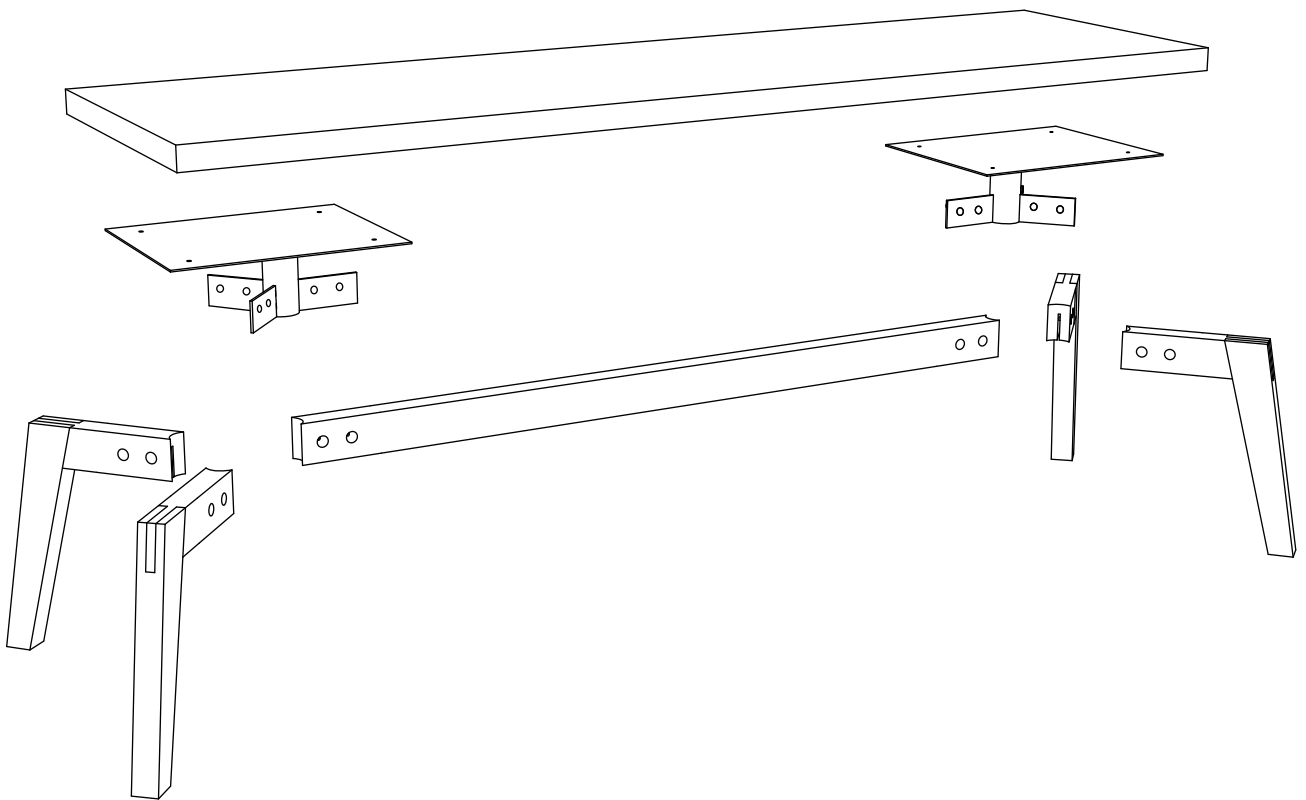

ellenberger

PRIVATE SPACE FURNITURE COLLECTION

Lowboard | Media Credenza

designed by Jannis Ellenberger

www.ellenbergerdesign.de

A = 8 x
(M6 x 12)

B = 12 x
(M6 x 25)

C = 12 x
(M6 x 14)