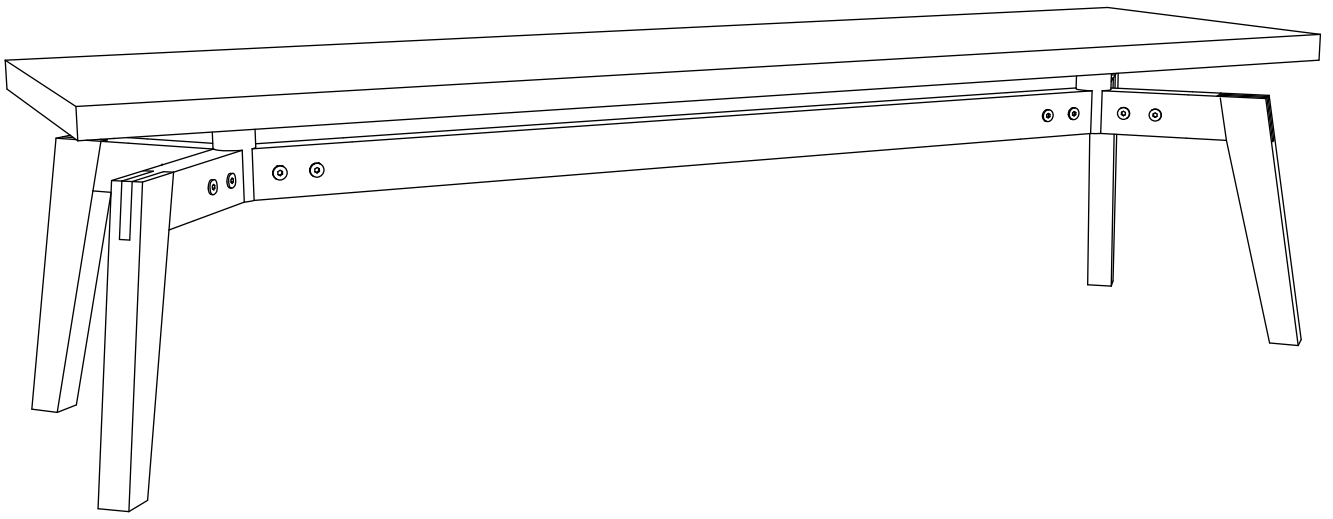

ellenberger

PRIVATE SPACE FURNITURE COLLECTION

Lowboard | Media Credenza

designed by Jannis Ellenberger

www.ellenbergerdesign.de

A = 8 x
(M6 x 12)

B = 12 x
(M6 x 25)

C = 12 x
(M6 x 14)