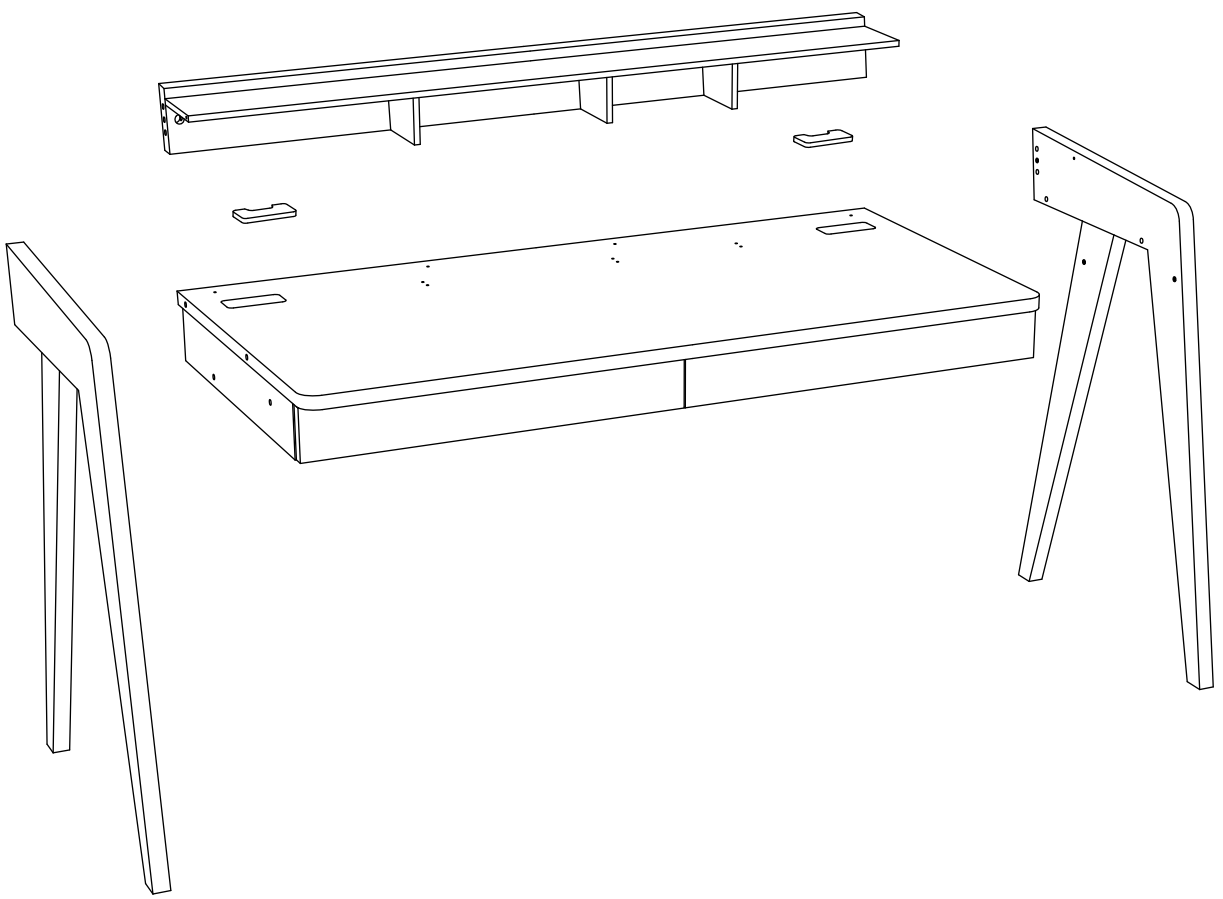

ellenberger

NORDIC SPACE FURNITURE COLLECTION

Schreibtisch | Desk

designed by Jannis Ellenberger

www.ellenbergerdesign.de

Art. - Nr.: DR21

A = 2 x

E = 3 x

B = 2 x

F = 8 x

C = 2 x

G = 5 x

D = 8 x

H = 4 x

benötigte Werkzeuge
tools needed

1