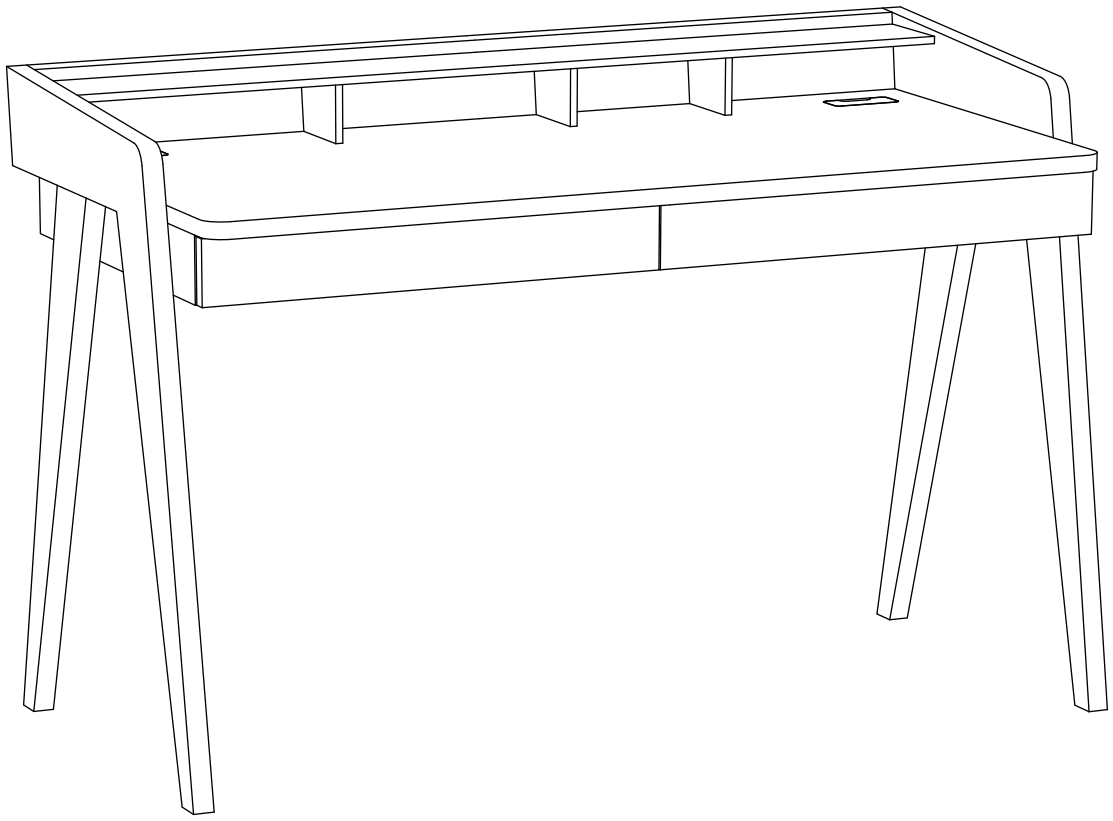

ellenberger

NORDIC SPACE FURNITURE COLLECTION

Schreibtisch | Desk

designed by Jannis Ellenberger

www.ellenbergerdesign.de

Art. - Nr.: DR21

A = 2 x

E = 3 x