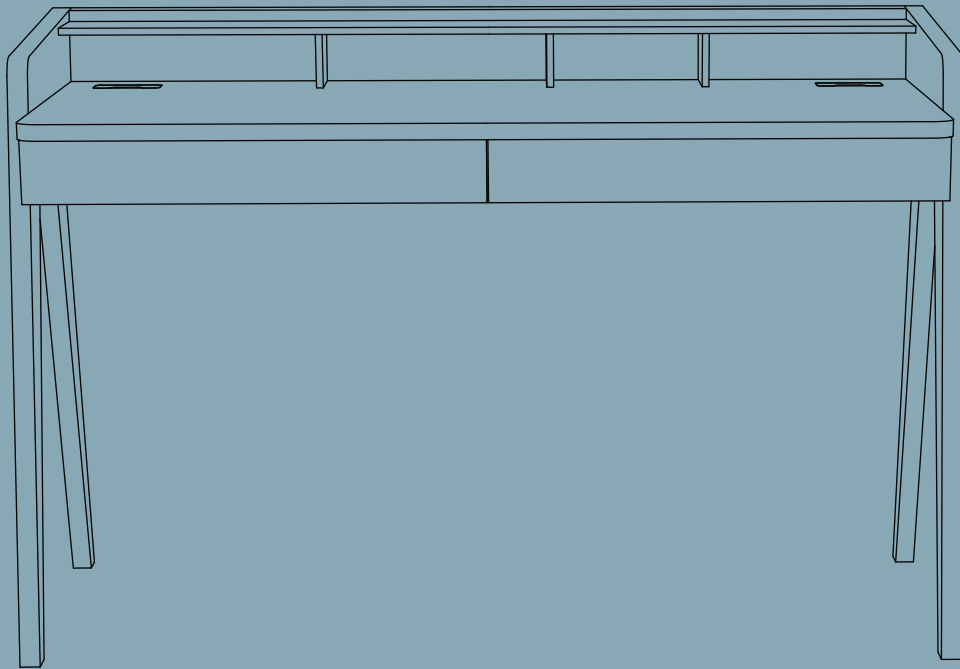

ellenberger

NORDIC SPACE FURNITURE COLLECTION

Schreibtisch | Desk

designed by Jannis Ellenberger

www.ellenbergerdesign.de

Art. - Nr.: DR21

A = 2 x

E = 3 x