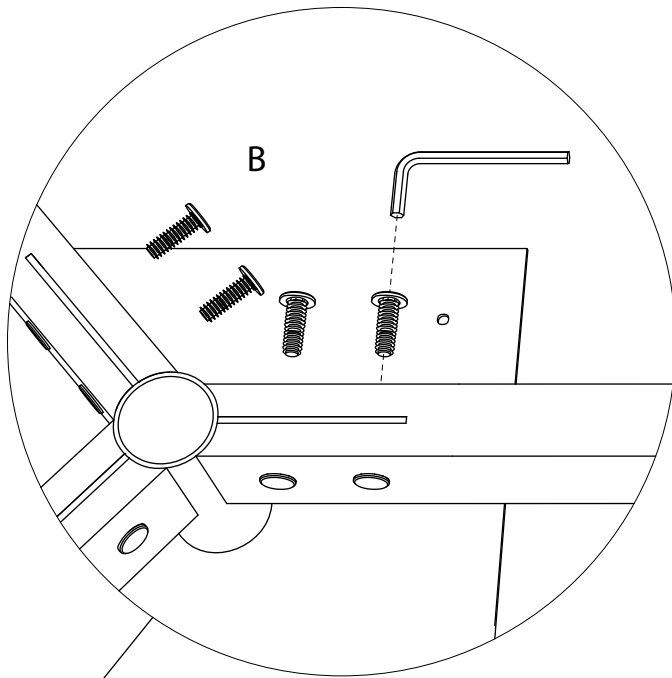

ellenberger

PRIVATE SPACE FURNITURE COLLECTION

Sideoard | Credenza

designed by Jannis Ellenberger

www.ellenbergerdesign.de

A = 8 x

B = 12 x

C = 8 x

tools needed

1

2

3

4

5