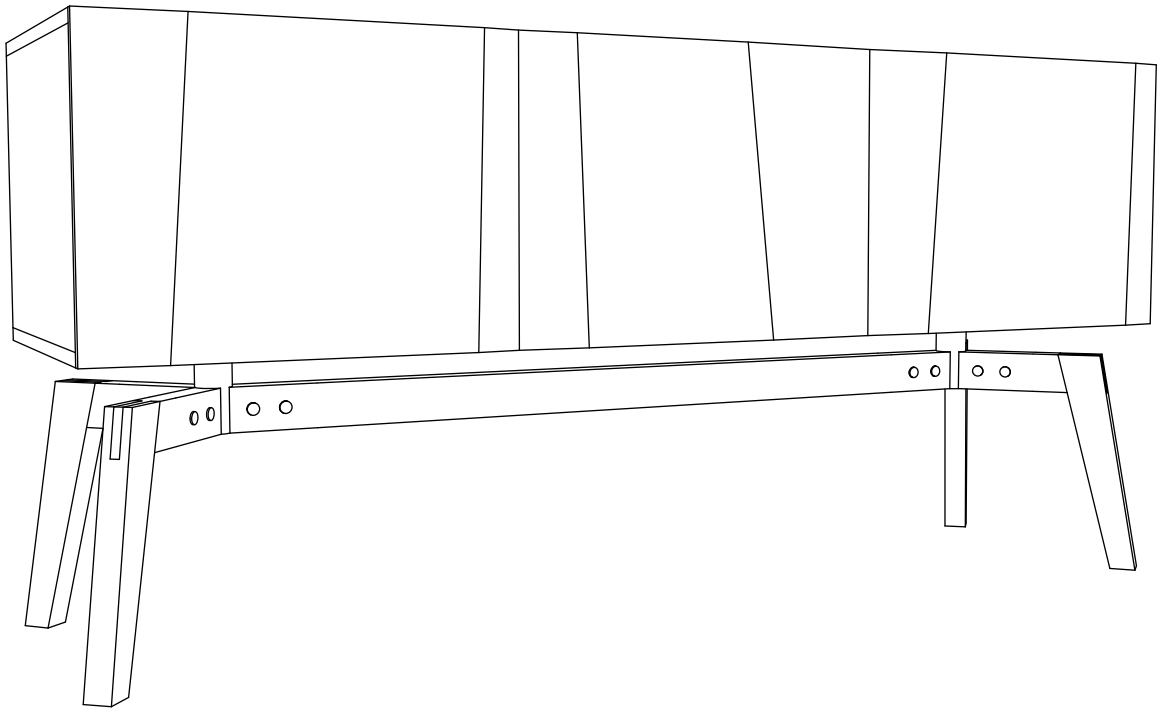

ellenberger

PRIVATE SPACE FURNITURE COLLECTION

Sideoard | Credenza

designed by Jannis Ellenberger

www.ellenbergerdesign.de

A = 8 x

B = 12 x

C = 8 x