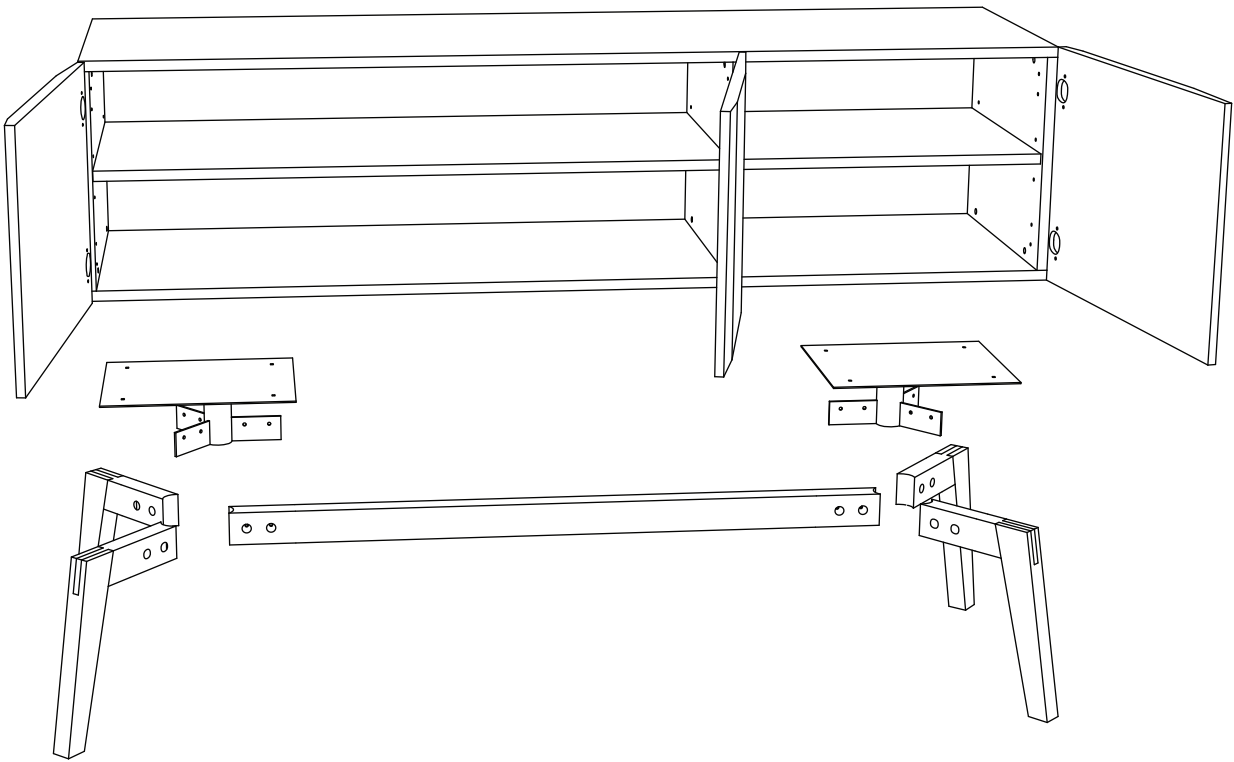

ellenberger

PRIVATE SPACE FURNITURE COLLECTION

Sideoard | Credenza

designed by Jannis Ellenberger

www.ellenbergerdesign.de

A = 8 x

B = 12 x

C = 8 x