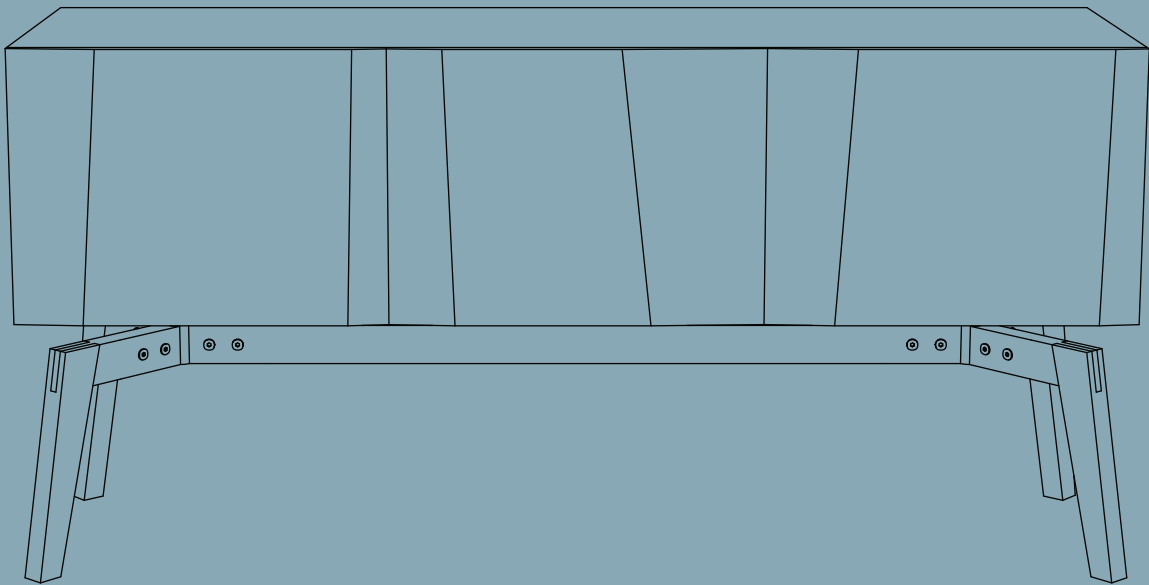

ellenberger

PRIVATE SPACE FURNITURE COLLECTION

Sideoard | Credenza

designed by Jannis Ellenberger

www.ellenbergerdesign.de

A = 8 x

B = 12 x

C = 8 x