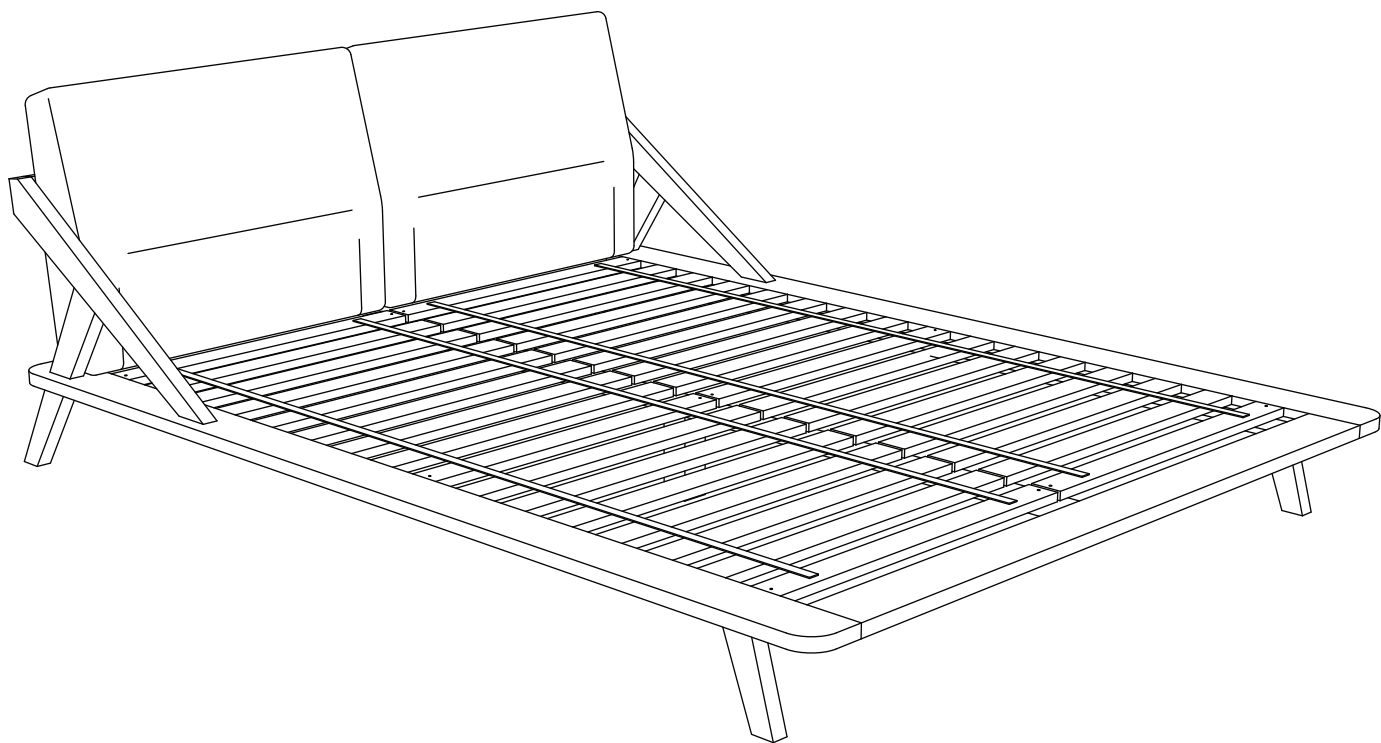

ellenberger

NORDIC SPACE FURNITURE COLLECTION

Bett | Bed

designed by Jannis Ellenberger

www.ellenbergerdesign.de

A = 12 x

B = 6 x

C = 6 x