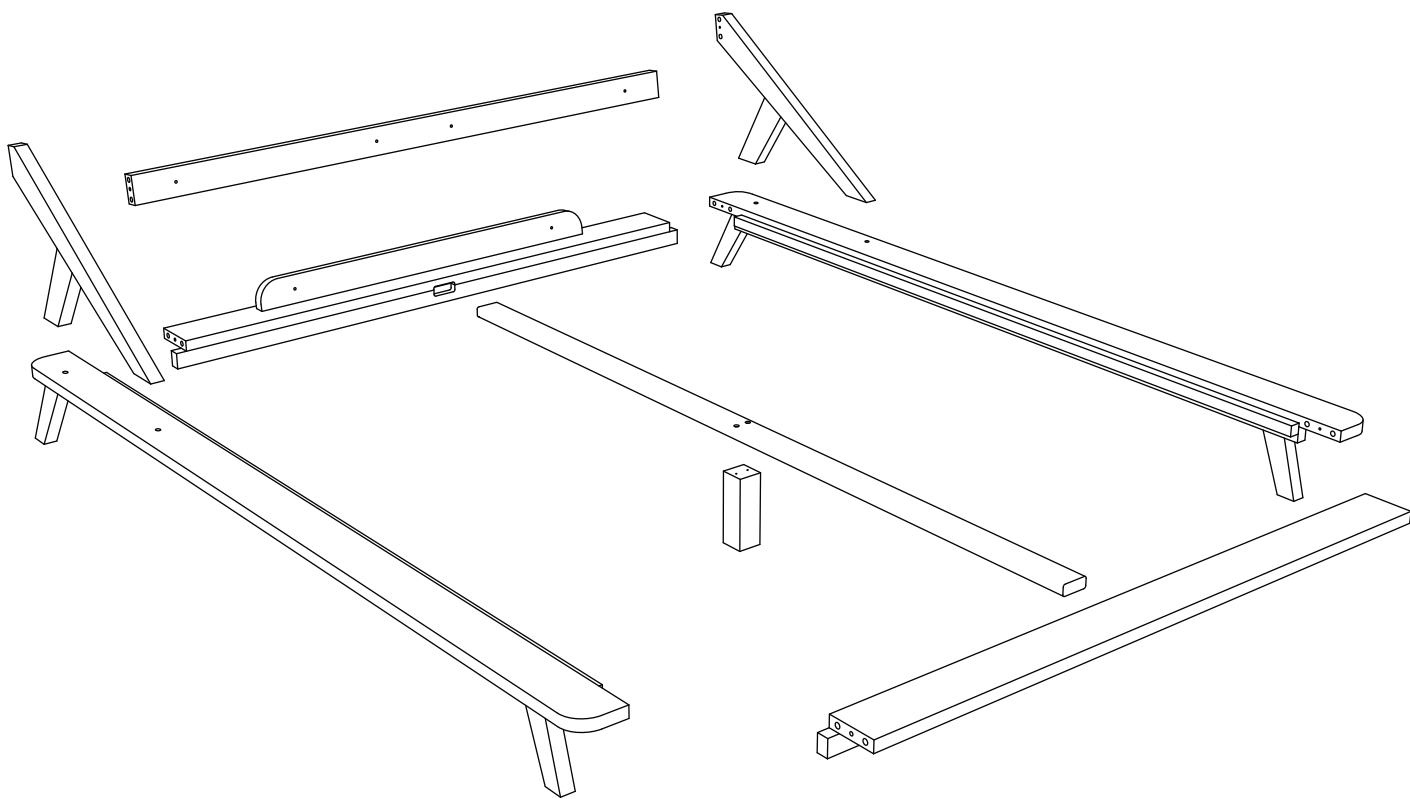

ellenberger

NORDIC SPACE FURNITURE COLLECTION

Bett | Bed

designed by Jannis Ellenberger

www.ellenbergerdesign.de

A = 12 x

B = 6 x

C = 6 x

D = 6 x

E = 2 x

F = 12 x

G = 6 x

H = 4 x

tools needed

1

H = 4 x