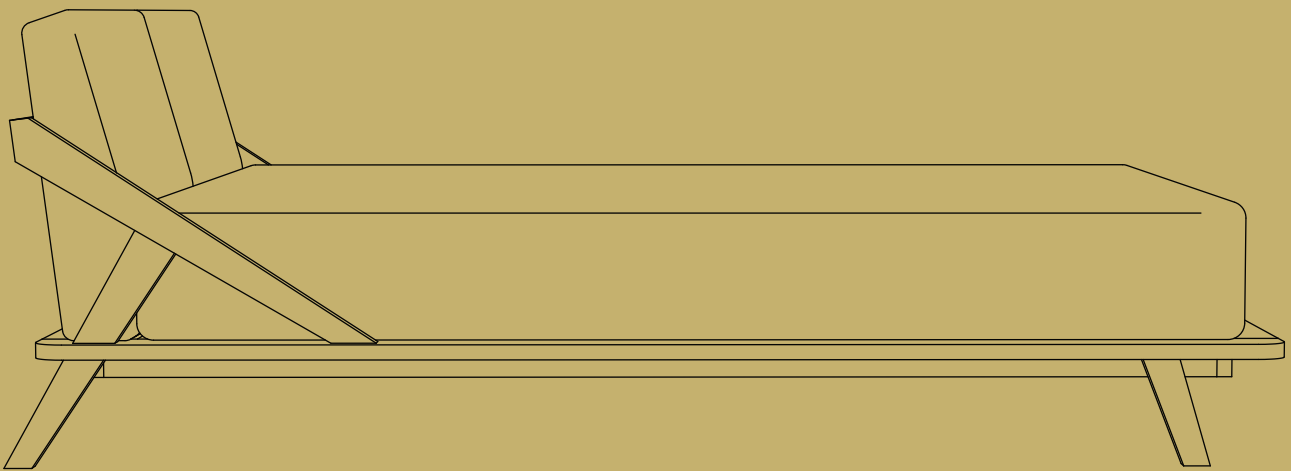

ellenberger

NORDIC SPACE FURNITURE COLLECTION

Bett | Bed

designed by Jannis Ellenberger

www.ellenbergerdesign.de

A = 12 x

B = 6 x

C = 6 x