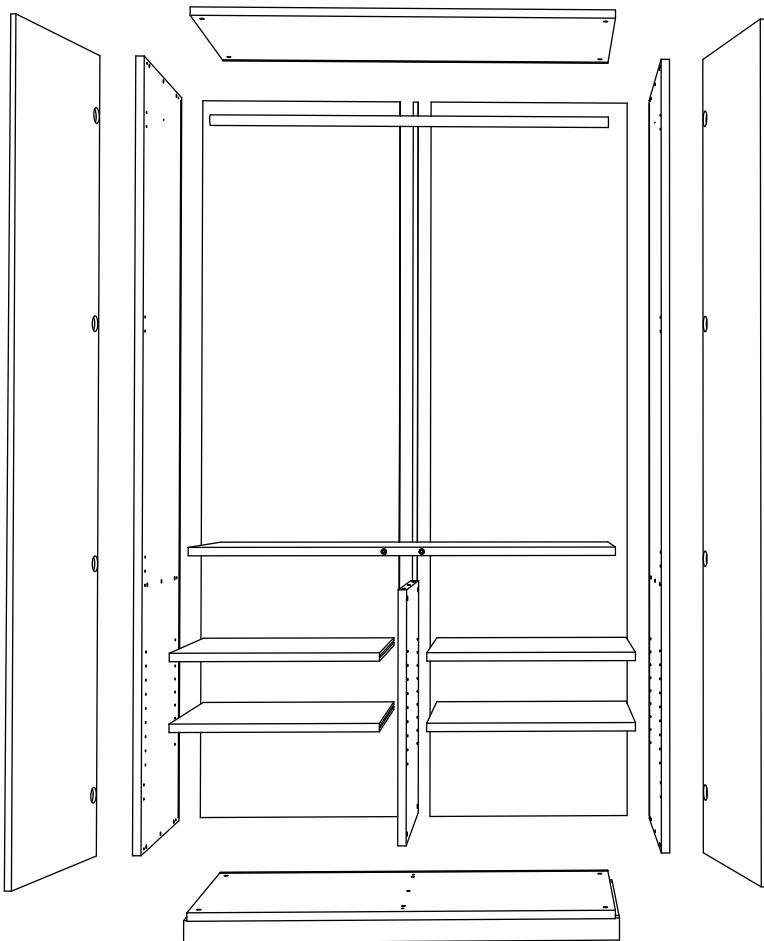

ellenberger

PRIVATE SPACE FURNITURE COLLECTION

Kleiderschrank | Large Closet

designed by Jannis Ellenberger

www.ellenbergerdesign.de

Art. - Nr.: PS38

A = 24 x

K = 8 x

B = 16 x

C = 16 x

L = 16 x

D = 16 x

E = 2 x

F = 2 x

tools needed

G = 16 x