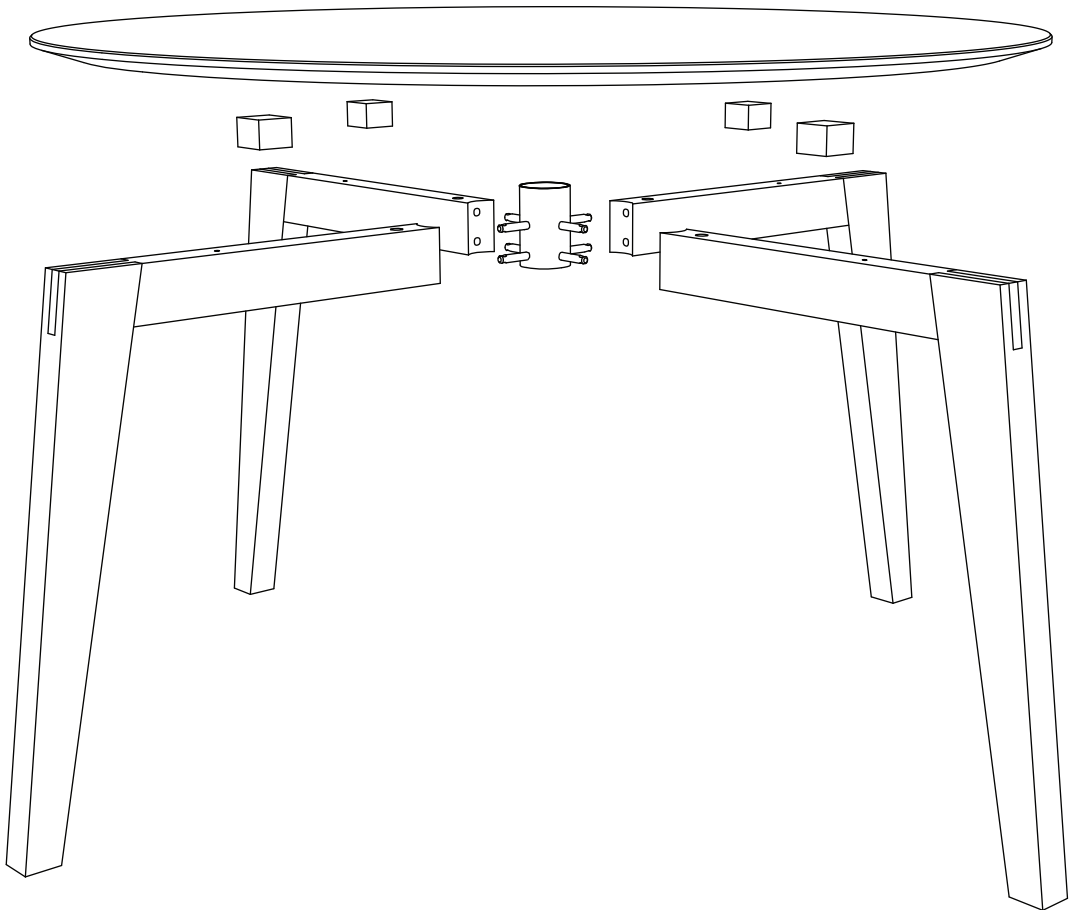

ellenberger

PRIVATE SPACE FURNITURE COLLECTION

Esstisch | Dining Table

designed by Jannis Ellenberger

[www.ellenbergerdesign.de](http://www.ellenbergerdesign.de)

A = 8 x

B = 8 x

C = 8 x

D = 4 x

E = 1 x

tools needed

1

2

3