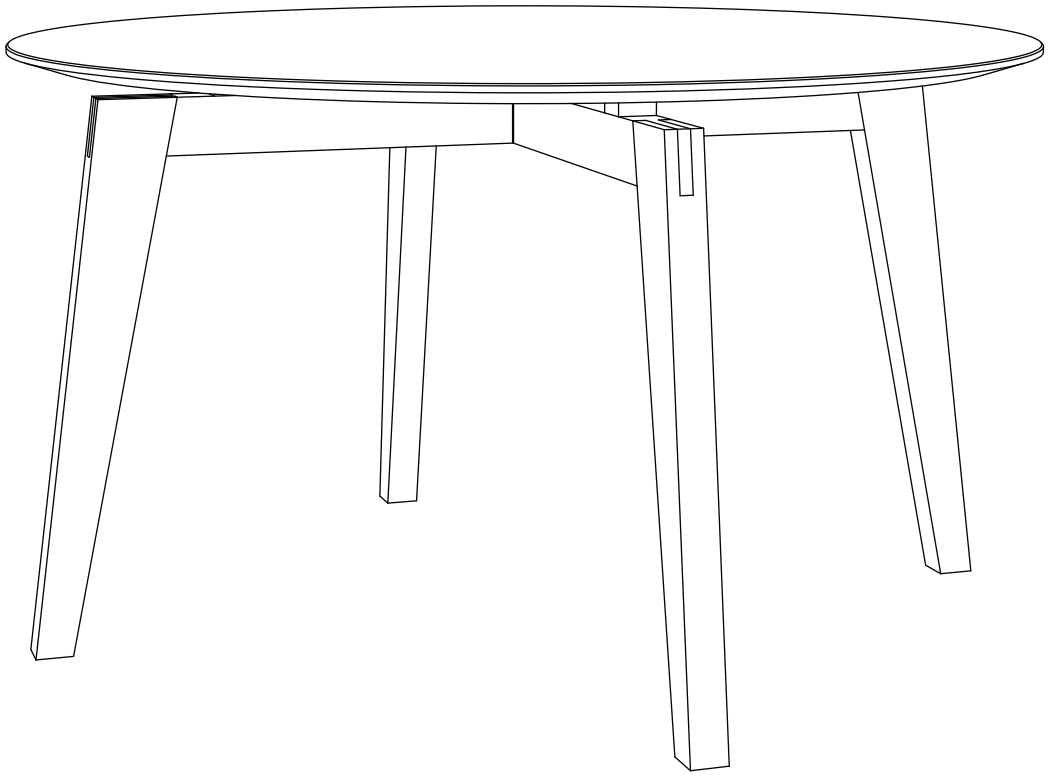

ellenberger

PRIVATE SPACE FURNITURE COLLECTION

Esstisch | Dining Table

designed by Jannis Ellenberger

[www.ellenbergerdesign.de](http://www.ellenbergerdesign.de)

A = 8 x

B = 8 x

C = 8 x

D = 4 x

E = 1 x

tools needed

1

2

3