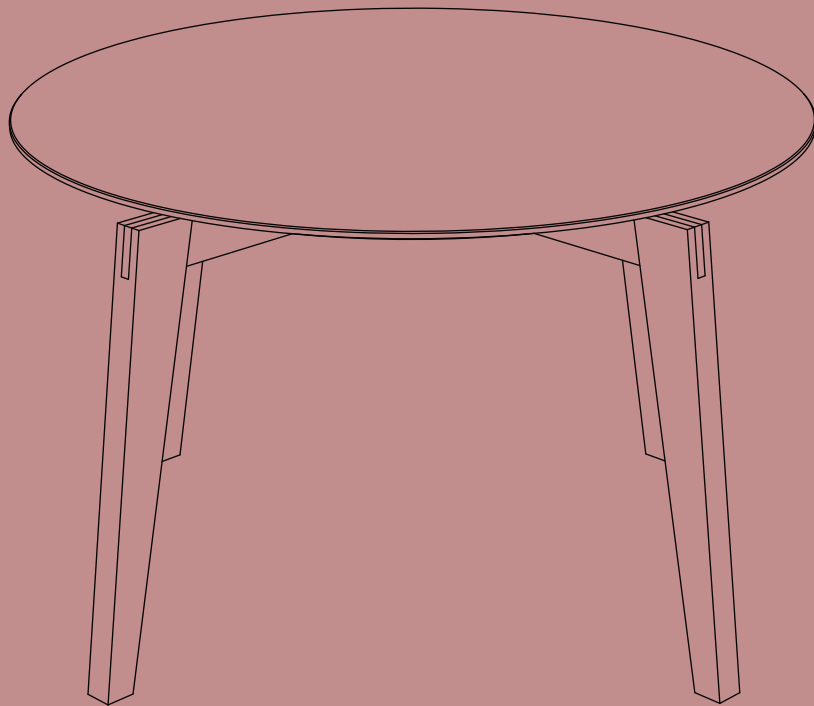

ellenberger

PRIVATE SPACE FURNITURE COLLECTION

Esstisch | Dining Table

designed by Jannis Ellenberger

[www.ellenbergerdesign.de](http://www.ellenbergerdesign.de)

A = 8 x

B = 8 x

C = 8 x

D = 4 x

E = 1 x

tools needed

1

2

3