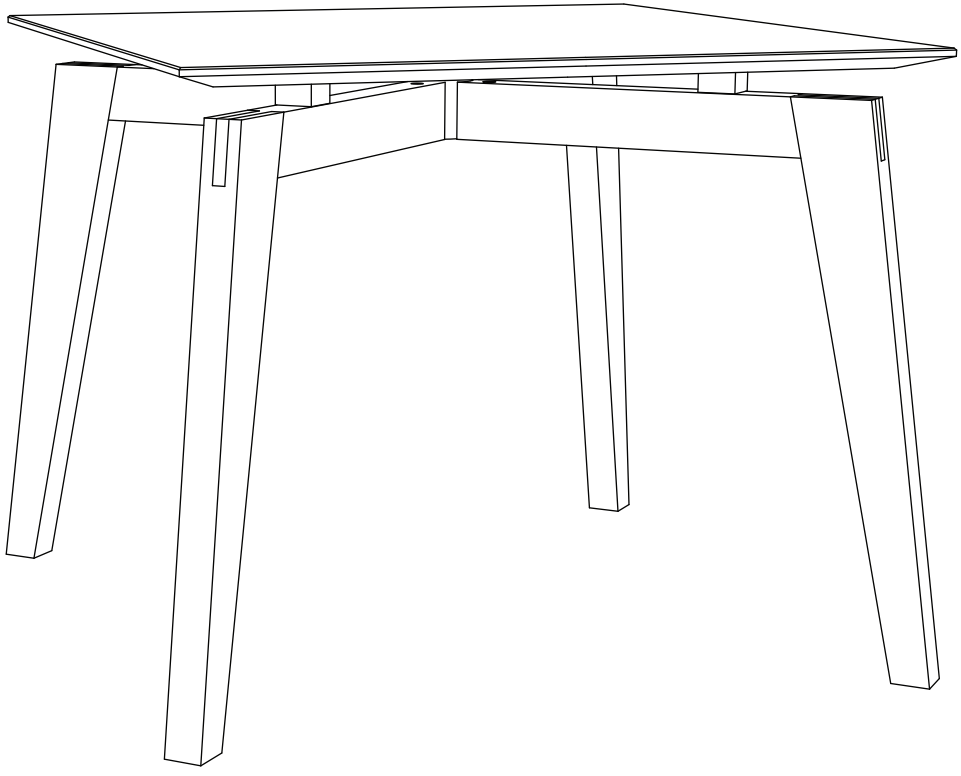

ellenberger

PRIVATE SPACE FURNITURE COLLECTION

Esstisch | Dining Table

designed by Jannis Ellenberger

www.ellenbergerdesign.de

A = 8 x

B = 8 x

C = 8 x

D = 4 x

E = 1 x

tools needed

1

2

3