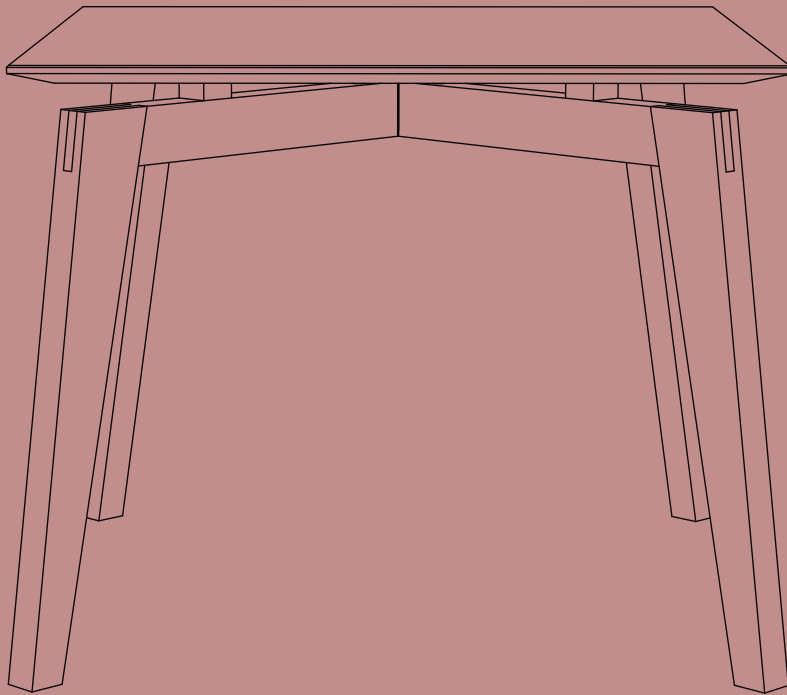

ellenberger

PRIVATE SPACE FURNITURE COLLECTION

Esstisch | Dining Table

designed by Jannis Ellenberger

www.ellenbergerdesign.de

A = 8 x

B = 8 x

C = 8 x

D = 4 x

E = 1 x

tools needed

1

2

3