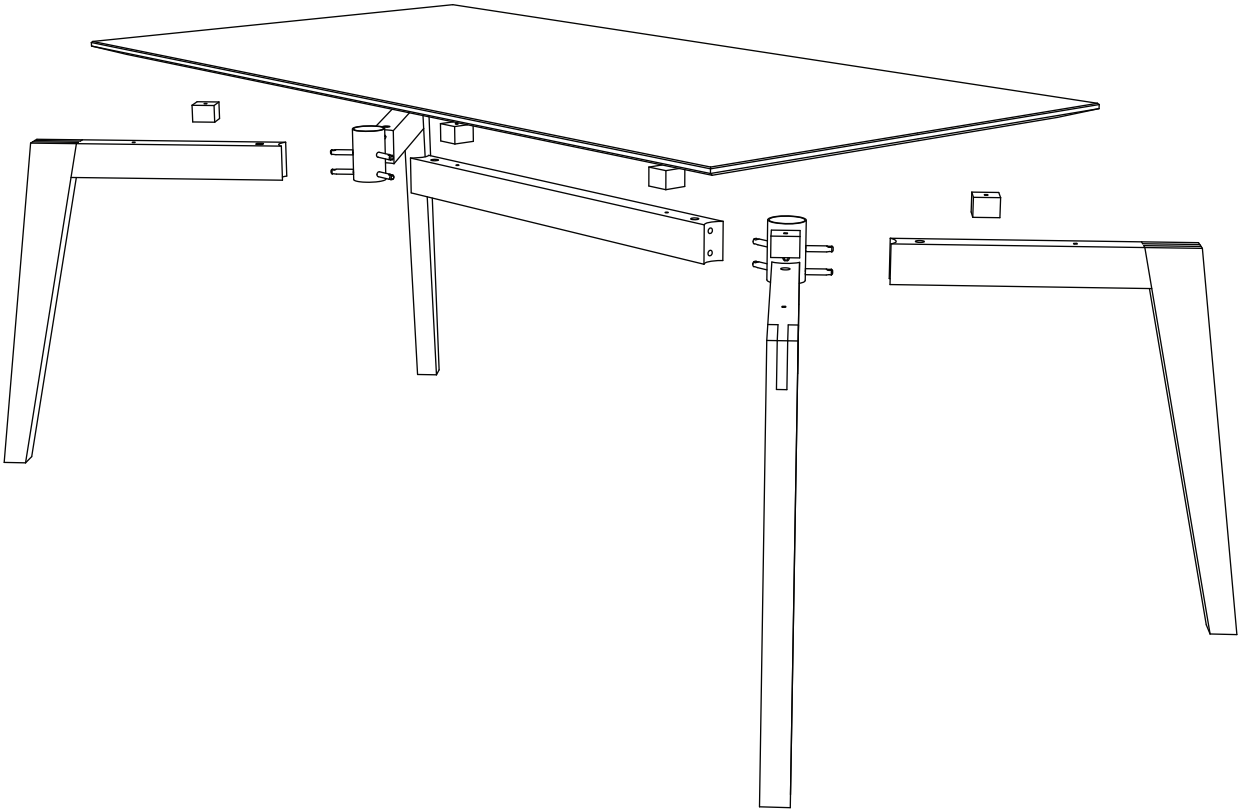

# ellenberger

PRIVATE SPACE FURNITURE COLLECTION

Esstisch | Dining Table

designed by Jannis Ellenberger

[www.ellenbergerdesign.de](http://www.ellenbergerdesign.de)

A = 12 x

B = 12 x

C = 12 x

D = 6 x

E = 2 x

tools needed

1

2

3