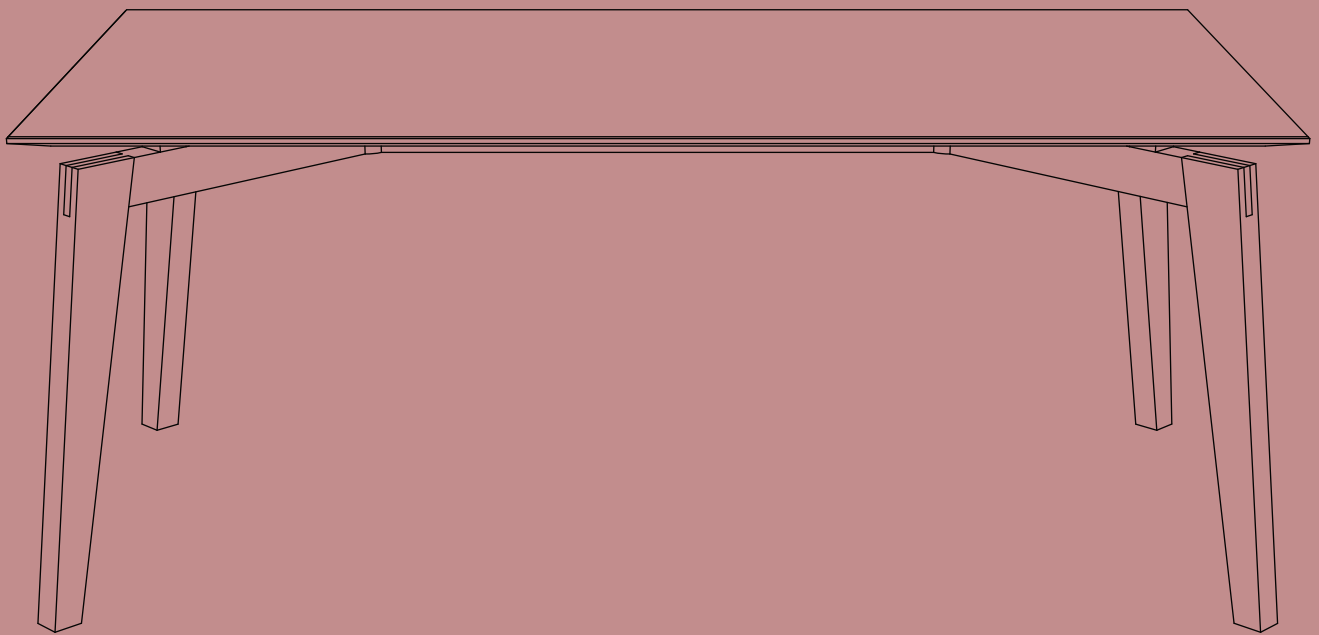

# ellenberger

PRIVATE SPACE FURNITURE COLLECTION

Esstisch | Dining Table

designed by Jannis Ellenberger

[www.ellenbergerdesign.de](http://www.ellenbergerdesign.de)

A = 12 x

B = 12 x

C = 12 x