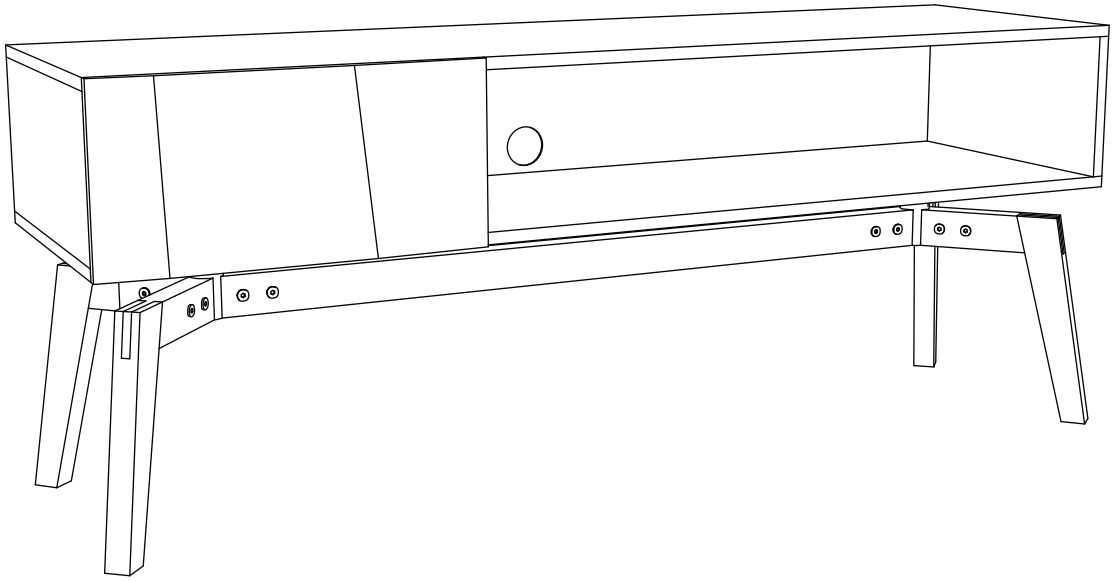

# ellenberger

PRIVATE SPACE FURNITURE COLLECTION

TV Board | Media Credenza

designed by Jannis Ellenberger

[www.ellenbergerdesign.de](http://www.ellenbergerdesign.de)

A = 8 x  
(M6 x 12)

B = 12 x  
(M6 x 25)

C = 12 x  
(M6 x 14)

tools needed

1

2