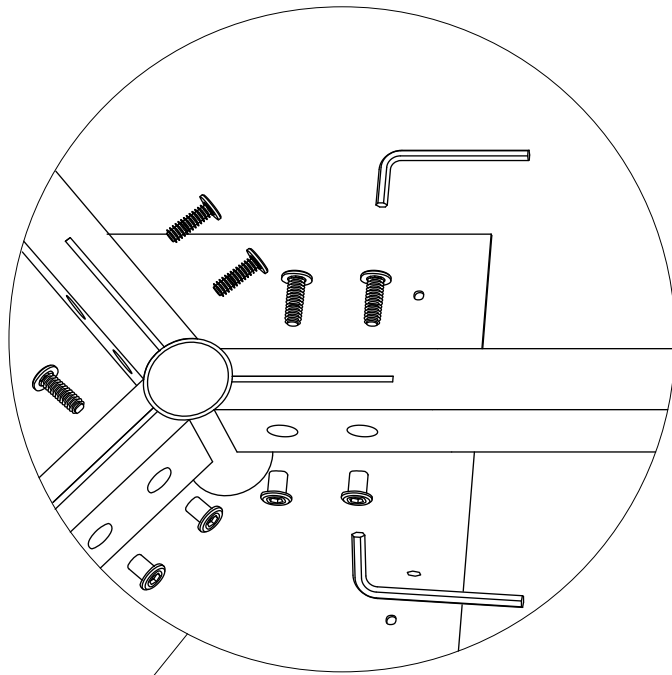

# ellenberger

PRIVATE SPACE FURNITURE COLLECTION

TV Board | Media Credenza

designed by Jannis Ellenberger

[www.ellenbergerdesign.de](http://www.ellenbergerdesign.de)

A = 8 x  
(M6 x 12)

B = 12 x  
(M6 x 25)

C = 12 x  
(M6 x 14)

tools needed

1

2