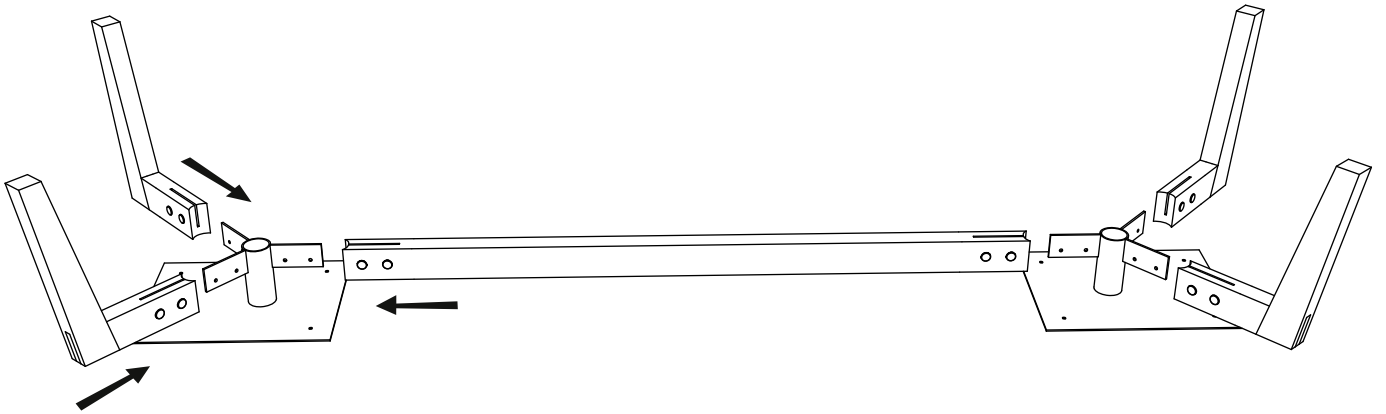

# ellenberger

PRIVATE SPACE FURNITURE COLLECTION

TV Board | Media Credenza

designed by Jannis Ellenberger

[www.ellenbergerdesign.de](http://www.ellenbergerdesign.de)

A = 8 x  
(M6 x 12)

B = 12 x  
(M6 x 25)

C = 12 x  
(M6 x 14)

tools needed

1

2