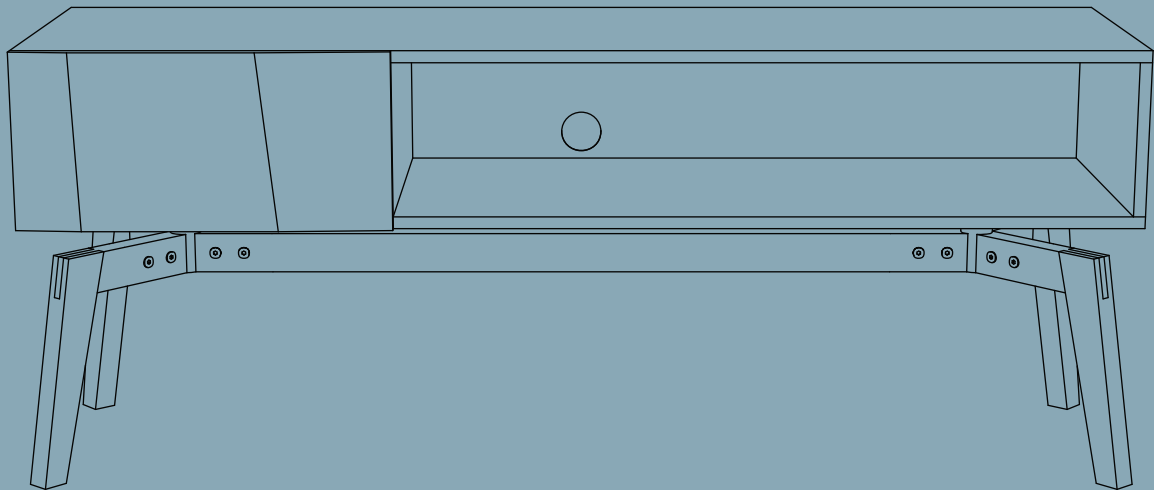

# ellenberger

PRIVATE SPACE FURNITURE COLLECTION

TV Board | Media Credenza

designed by Jannis Ellenberger

[www.ellenbergerdesign.de](http://www.ellenbergerdesign.de)

A = 8 x  
(M6 x 12)

B = 12 x  
(M6 x 25)

C = 12 x  
(M6 x 14)

tools needed

1

2