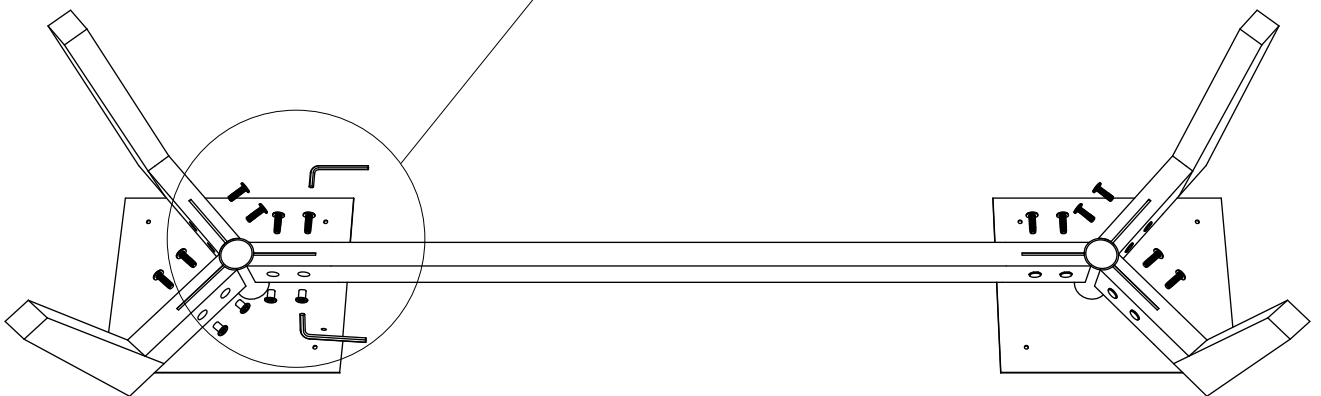

# ellenberger

PRIVATE SPACE FURNITURE COLLECTION

TV Board | Media Credenza

designed by Jannis Ellenberger

[www.ellenbergerdesign.de](http://www.ellenbergerdesign.de)

A = 8 x  
(M6 x 12)

B = 12 x  
(M6 x 25)

C = 12 x  
(M6 x 14)

tools needed

1

2