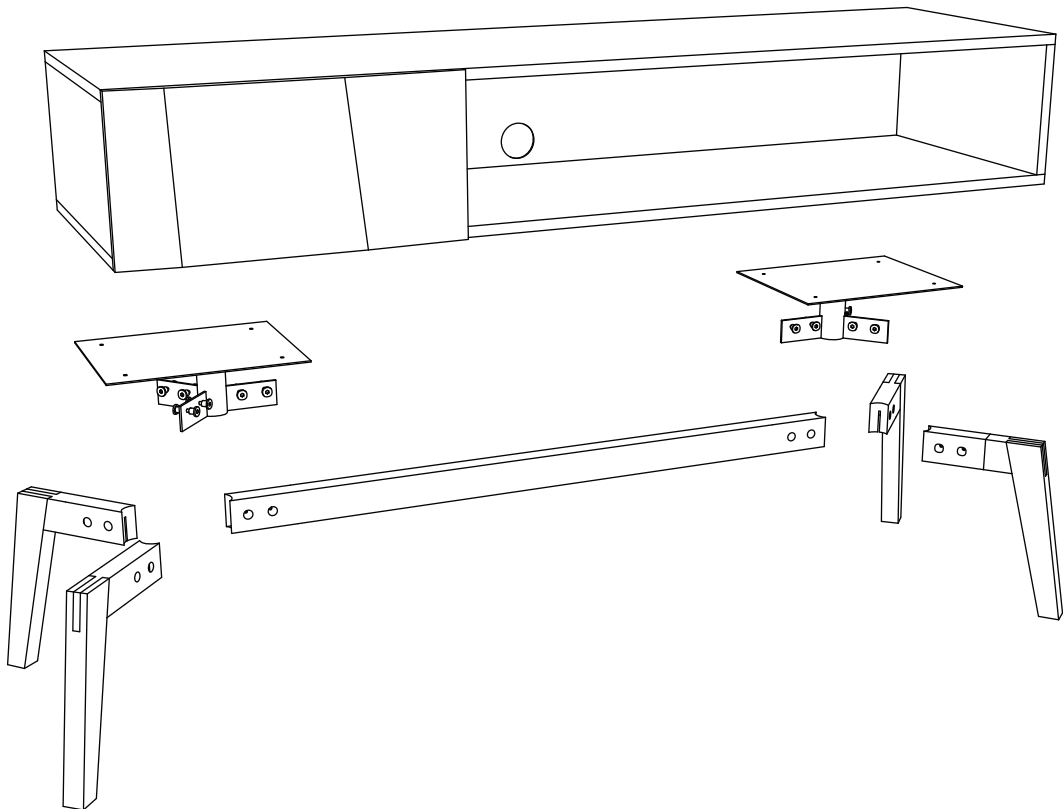

# ellenberger

PRIVATE SPACE FURNITURE COLLECTION

TV Board | Media Credenza

designed by Jannis Ellenberger

[www.ellenbergerdesign.de](http://www.ellenbergerdesign.de)

A = 8 x  
(M6 x 12)

B = 12 x  
(M6 x 25)

C = 12 x  
(M6 x 14)

tools needed

1

2