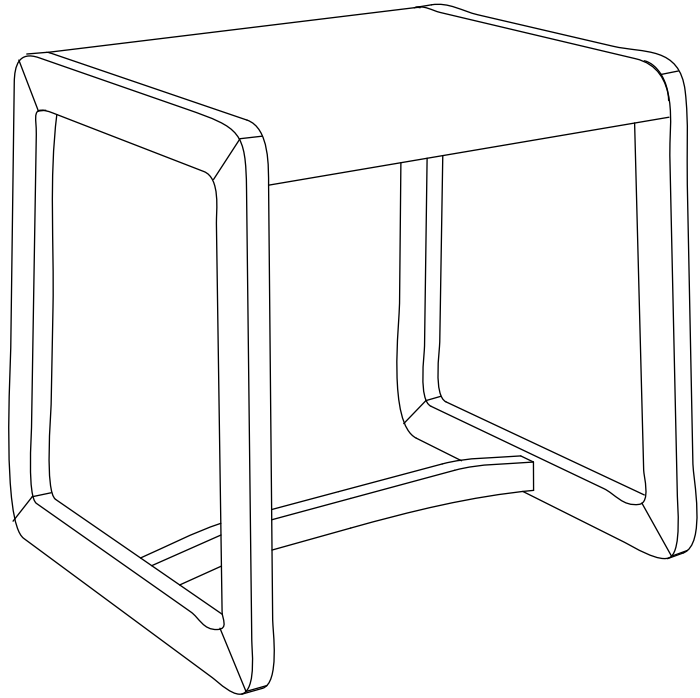

ellenberger

PRIVATE SPACE FURNITURE COLLECTION

Hocker | Stool

designed by Jannis Ellenberger

www.ellenbergerdesign.de

A = 8 x (10 x 35)

B = 2 x (8 x 35)

C = 2 x