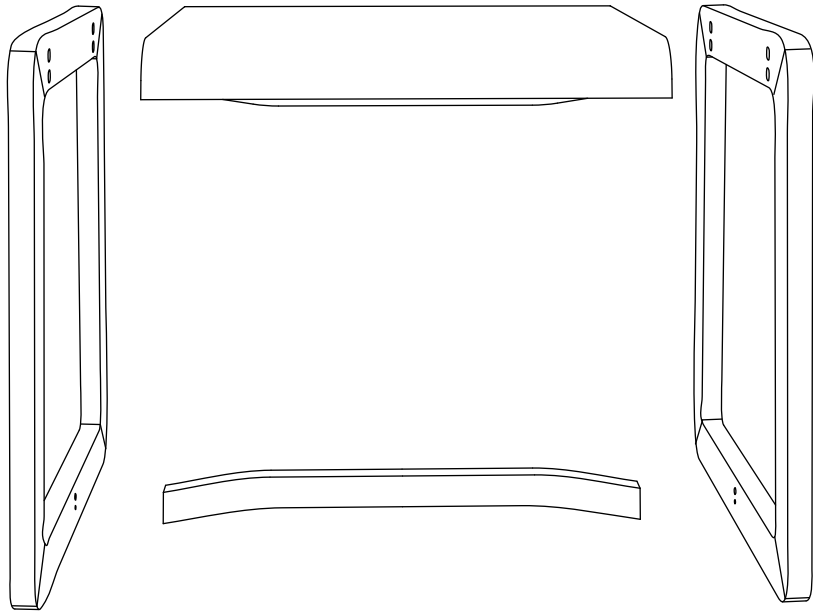

ellenberger

PRIVATE SPACE FURNITURE COLLECTION

Hocker | Stool

designed by Jannis Ellenberger

www.ellenbergerdesign.de

A = 8 x (10 x 35)

B = 2 x (8 x 35)

C = 2 x