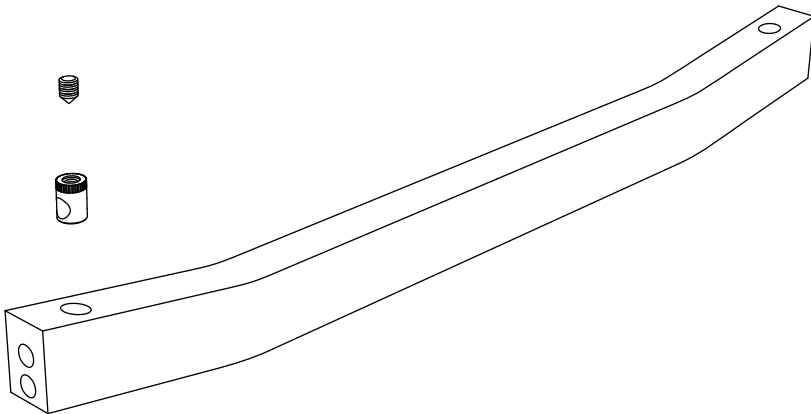

ellenberger

PRIVATE SPACE FURNITURE COLLECTION

Hocker | Stool

designed by Jannis Ellenberger

www.ellenbergerdesign.de

A = 8 x (10 x 35)

B = 2 x (8 x 35)

C = 2 x

D = 2 x

E = 2 x

F = 4 x

tools needed

1

2

3

4