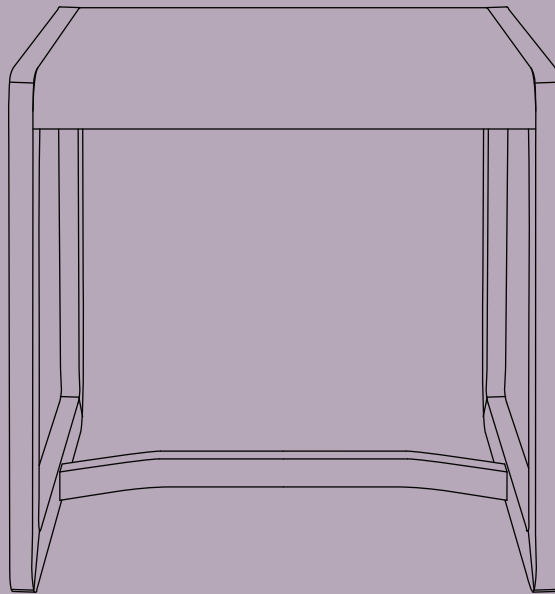

ellenberger

PRIVATE SPACE FURNITURE COLLECTION

Hocker | Stool

designed by Jannis Ellenberger

www.ellenbergerdesign.de

A = 8 x (10 x 35)

B = 2 x (8 x 35)

C = 2 x

D = 2 x

E = 2 x

F = 4 x

tools needed

1

2

3

4