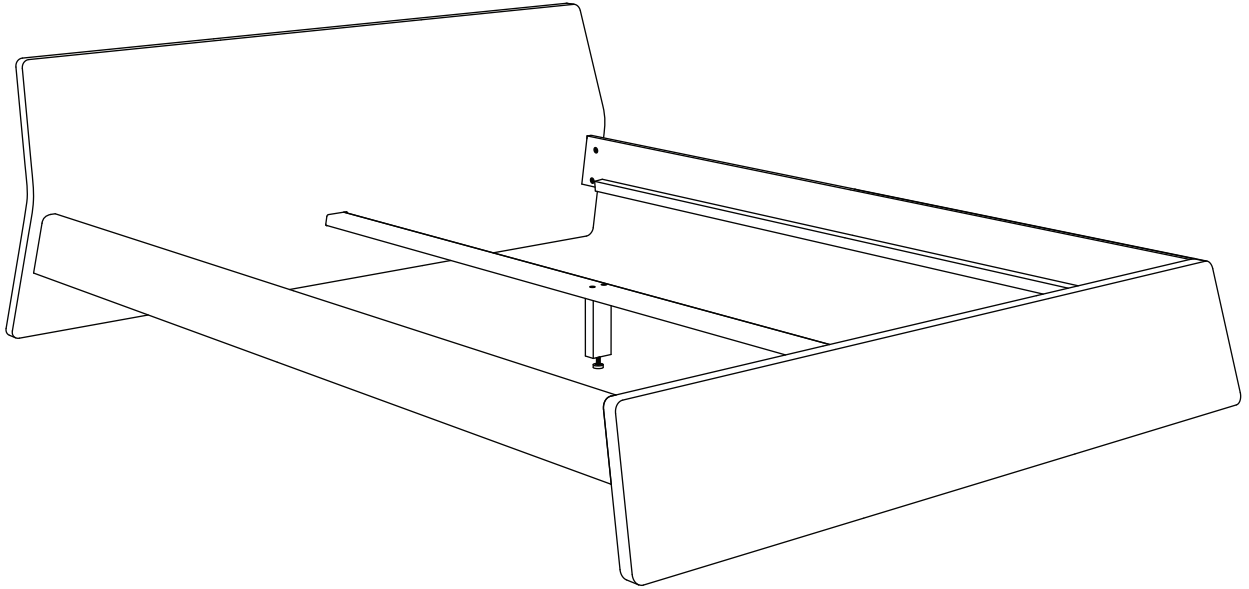

# ellenberger

PRIVATE SPACE FURNITURE COLLECTION

Bett | Bed

designed by Jannis Ellenberger

[www.ellenbergerdesign.de](http://www.ellenbergerdesign.de)

A = 8 x

B = 8 x

C = 8 x

D = 8 x

E = 2 x

tools needed

1

2

3