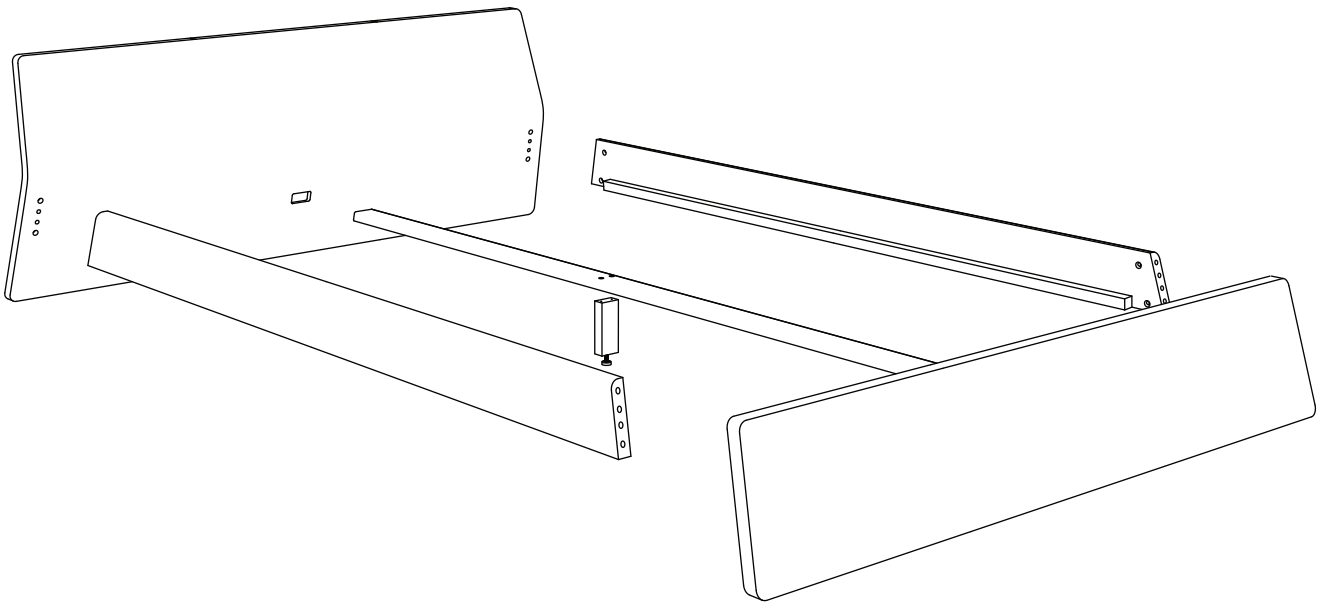

# ellenberger

PRIVATE SPACE FURNITURE COLLECTION

Bett | Bed

designed by Jannis Ellenberger

[www.ellenbergerdesign.de](http://www.ellenbergerdesign.de)

A = 8 x

B = 8 x

C = 8 x

D = 8 x

E = 2 x

tools needed

1

2

3