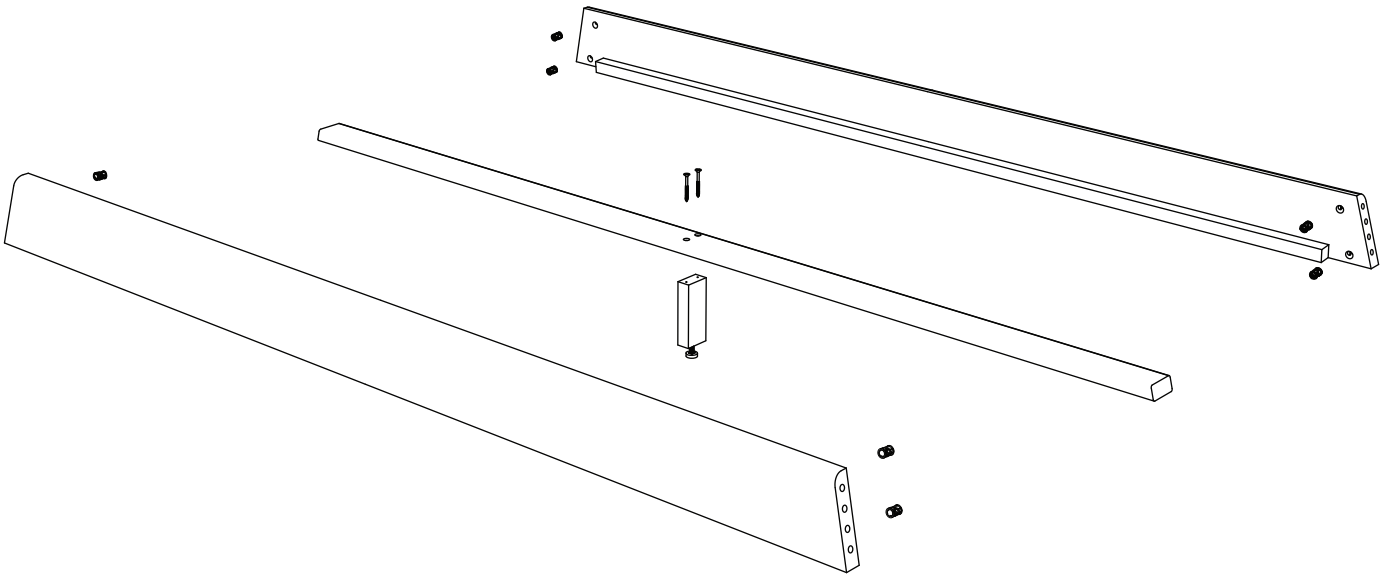

# ellenberger

PRIVATE SPACE FURNITURE COLLECTION

Bett | Bed

designed by Jannis Ellenberger

[www.ellenbergerdesign.de](http://www.ellenbergerdesign.de)

A = 8 x

B = 8 x

C = 8 x

D = 8 x

E = 2 x

tools needed

1

2

3