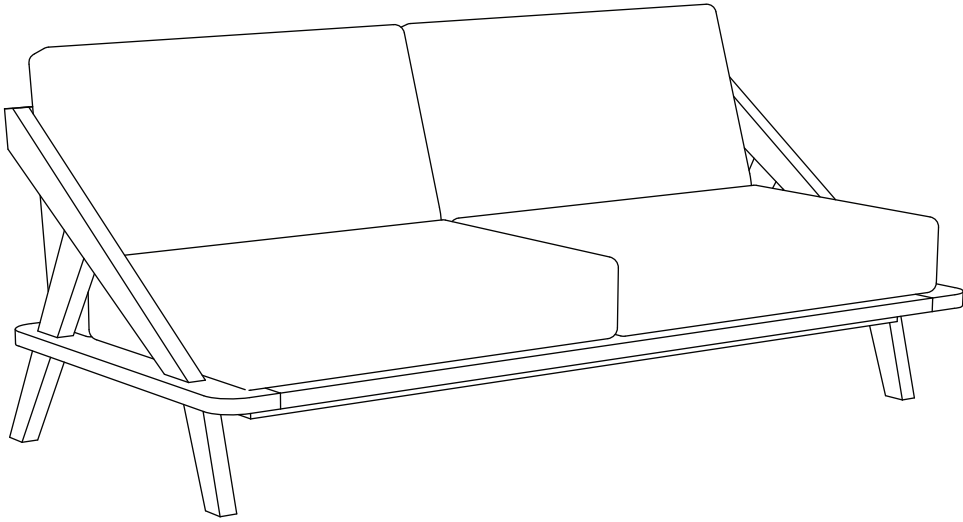

ellenberger

NORDIC SPACE FURNITURE COLLECTION

Sofa | Loveseat

designed by Jannis Ellenberger

www.ellenbergerdesign.de

A = 12 x

B = 6 x

C = 6 x