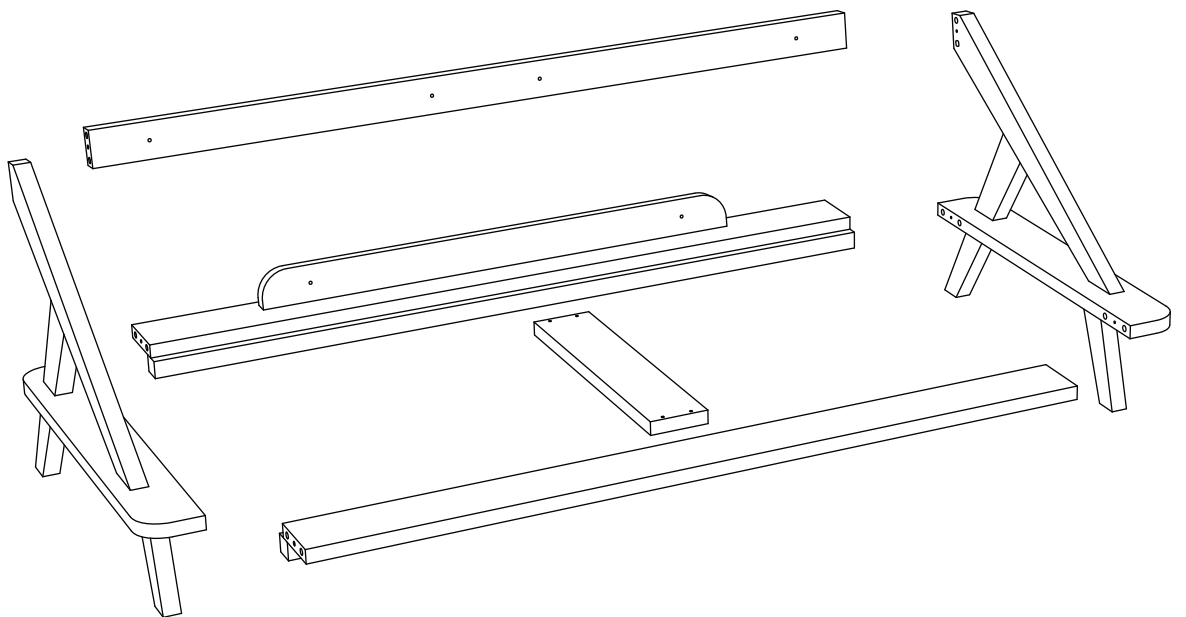

ellenberger

NORDIC SPACE FURNITURE COLLECTION

Sofa | Loveseat

designed by Jannis Ellenberger

www.ellenbergerdesign.de

A = 12 x

B = 6 x

C = 6 x

D = 6 x

E = 6 x

F = 4 x

tools needed

1

A = 12 x

B = 6 x

2