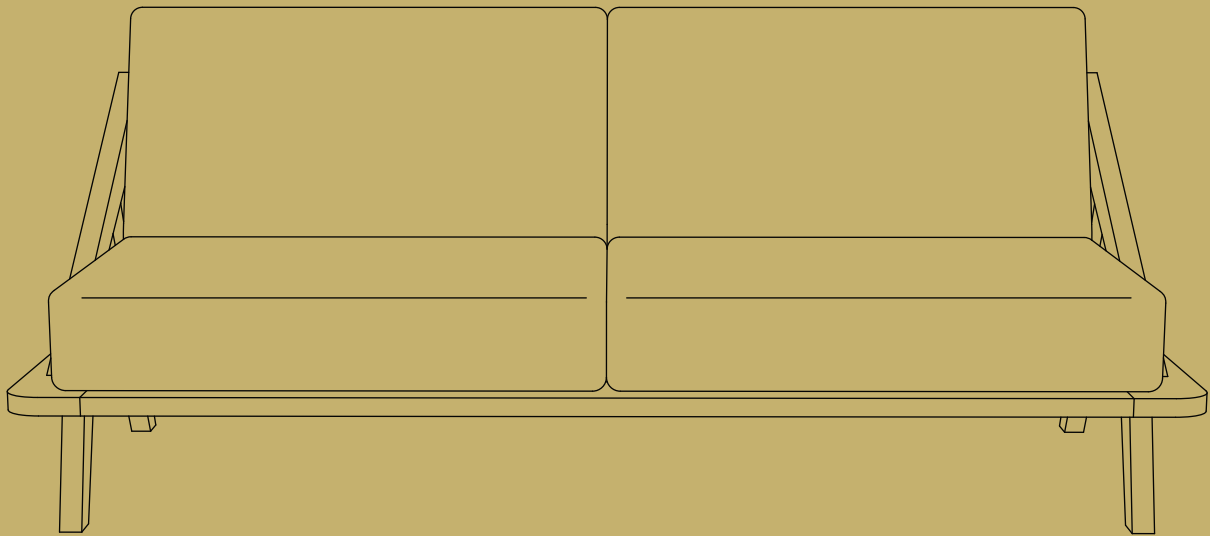

ellenberger

NORDIC SPACE FURNITURE COLLECTION

Sofa | Loveseat

designed by Jannis Ellenberger

www.ellenbergerdesign.de

A = 12 x

B = 6 x

C = 6 x