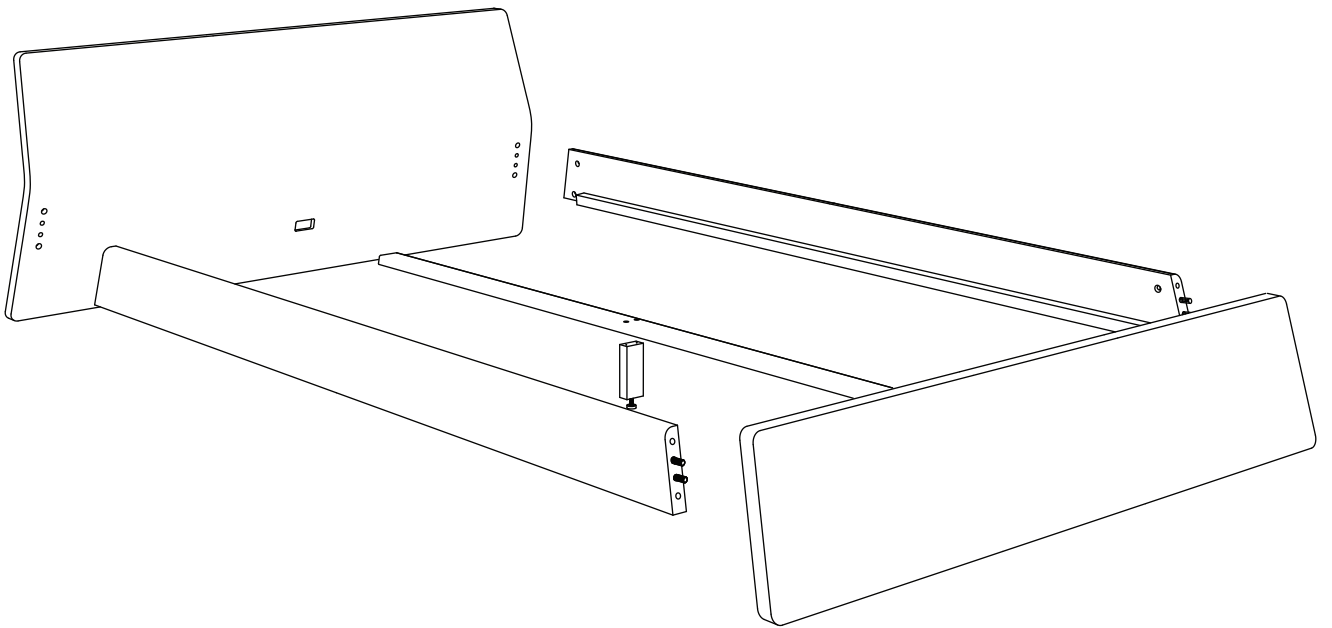

ellenberger

PRIVATE SPACE FURNITURE COLLECTION

Bett | Bed

designed by Jannis Ellenberger

[www.ellenbergerdesign.de](http://www.ellenbergerdesign.de)

Art. - Nr.: PS01-140 + PS01-160 + PS01-180

Art. - Nr.: PS01-100 (ohne Mittelsteg | no center support)

A = 8 x

B = 8 x

C = 8 x

D = 2 x

(not for PS01-100)

tools needed

1

A = 8 x