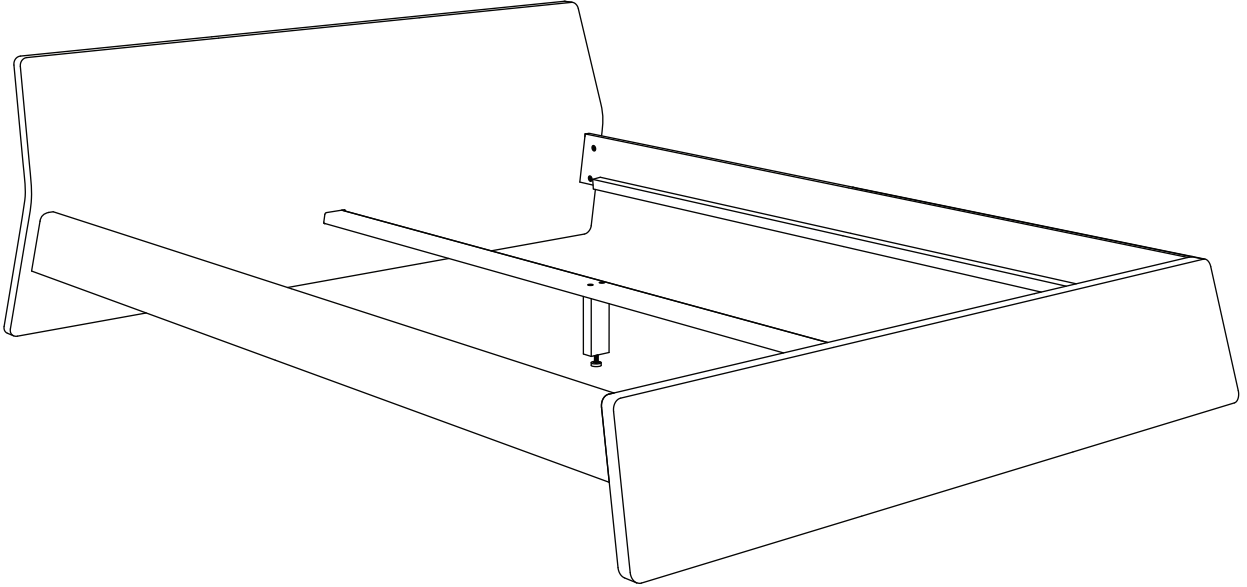

ellenberger

PRIVATE SPACE FURNITURE COLLECTION

Bett | Bed

designed by Jannis Ellenberger

[www.ellenbergerdesign.de](http://www.ellenbergerdesign.de)

Art. - Nr.: PS01-140 + PS01-160 + PS01-180

Art. - Nr.: PS01-100 (ohne Mittelsteg | no center support)

A = 8 x

B = 8 x

C = 8 x

D = 2 x

(not for PS01-100)

tools needed

1

A = 8 x