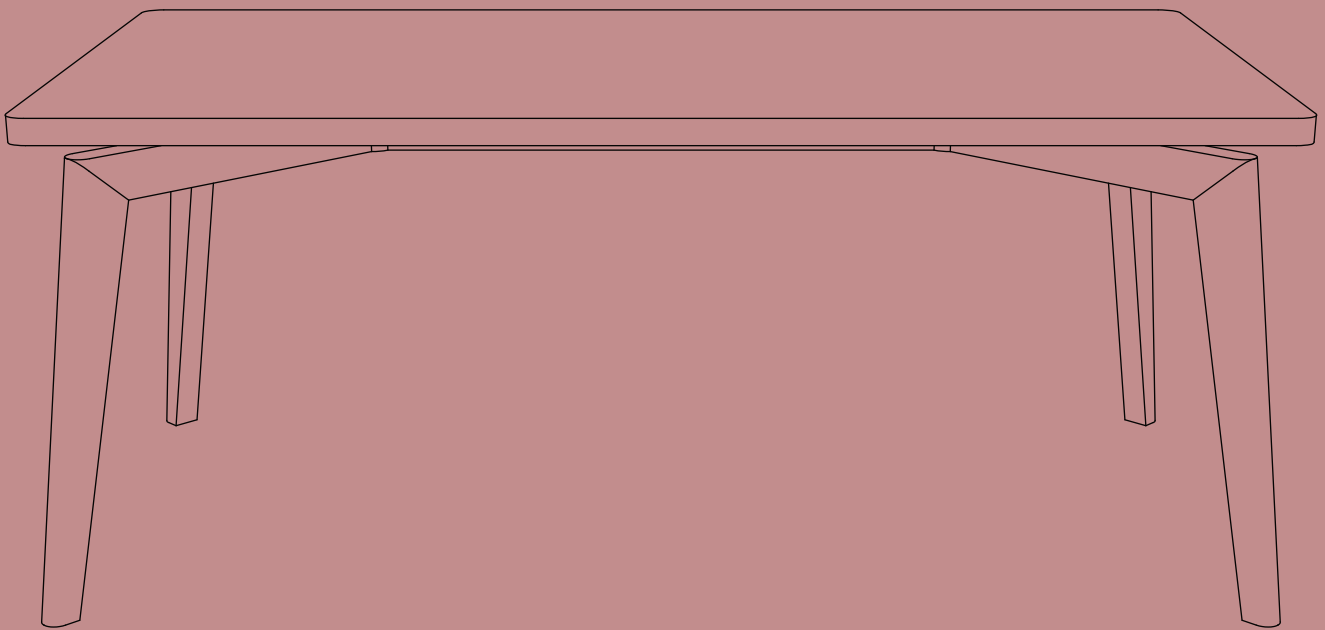

ellenberger

PRIVATE SPACE FURNITURE COLLECTION

Esstisch | Dining Table

designed by Jannis Ellenberger

www.ellenbergerdesign.de

A = 12 x

B = 12 x

C = 12 x