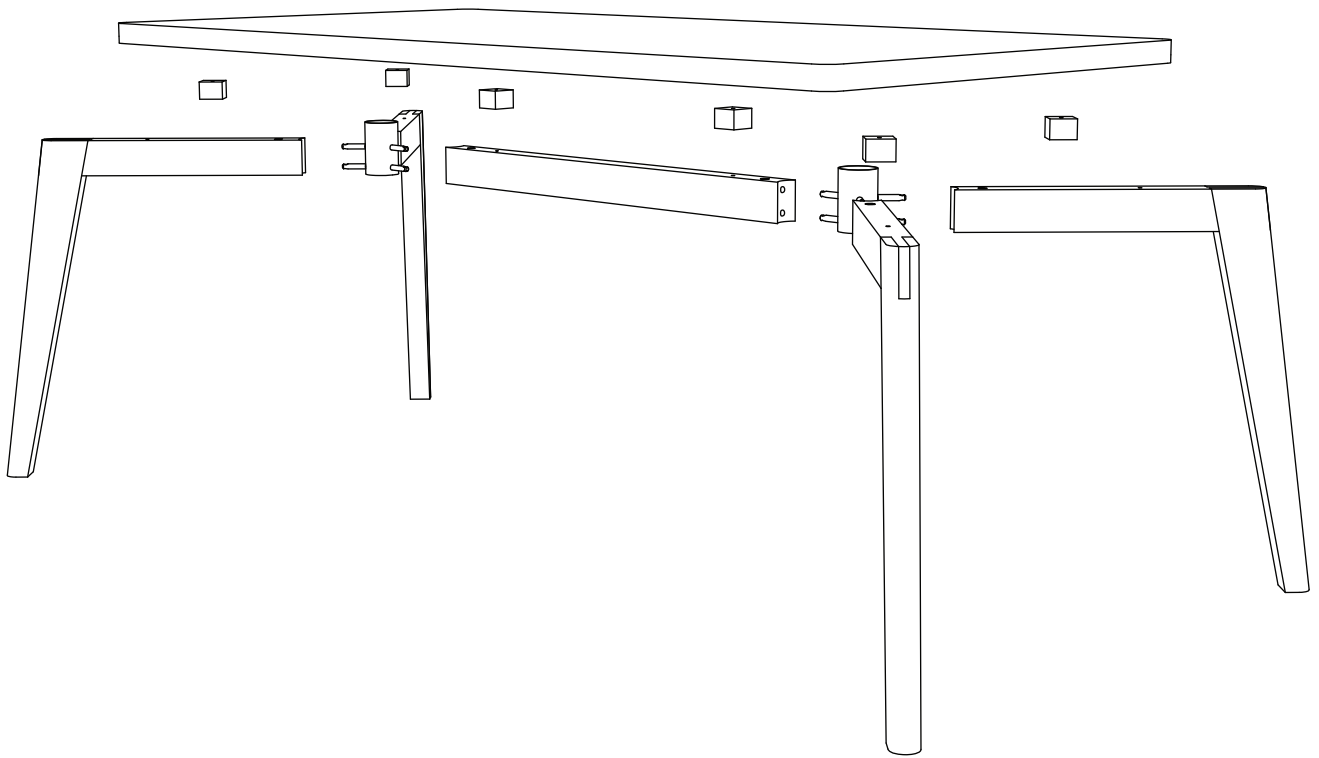

ellenberger

PRIVATE SPACE FURNITURE COLLECTION

Esstisch | Dining Table

designed by Jannis Ellenberger

www.ellenbergerdesign.de

A = 12 x

B = 12 x

C = 12 x

D = 6 x

E = 2 x

tools needed

1

2

3