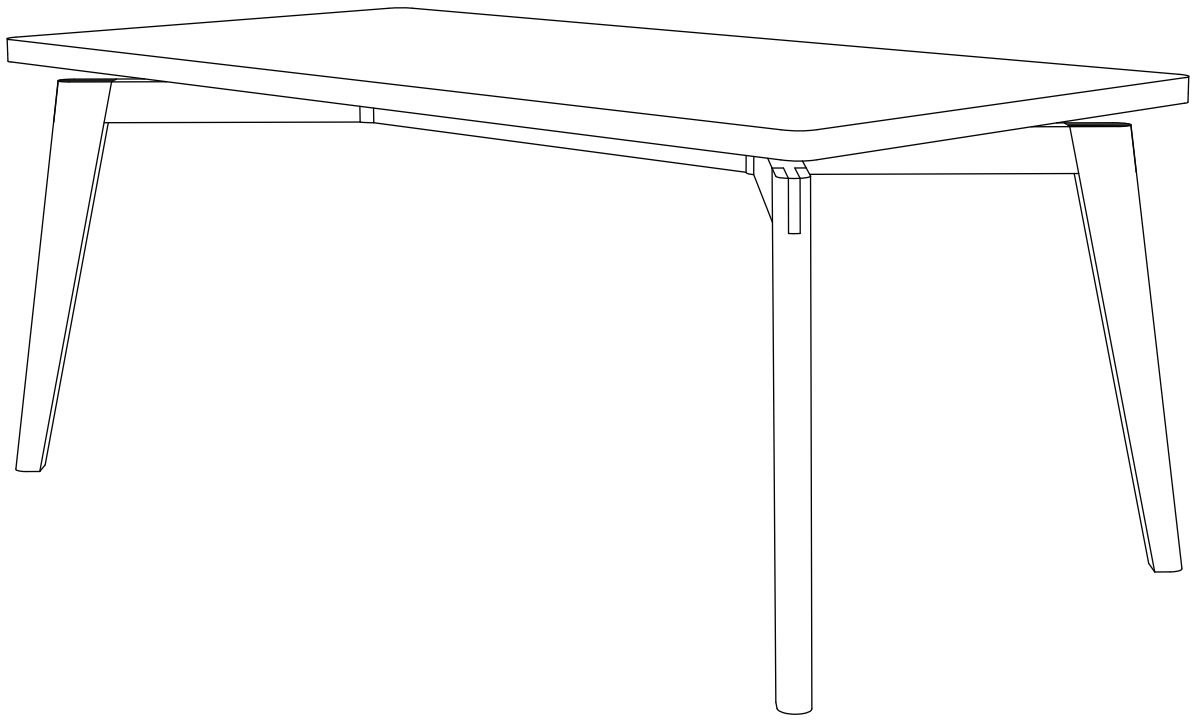

ellenberger

PRIVATE SPACE FURNITURE COLLECTION

Esstisch | Dining Table

designed by Jannis Ellenberger

www.ellenbergerdesign.de

A = 12 x

B = 12 x

C = 12 x