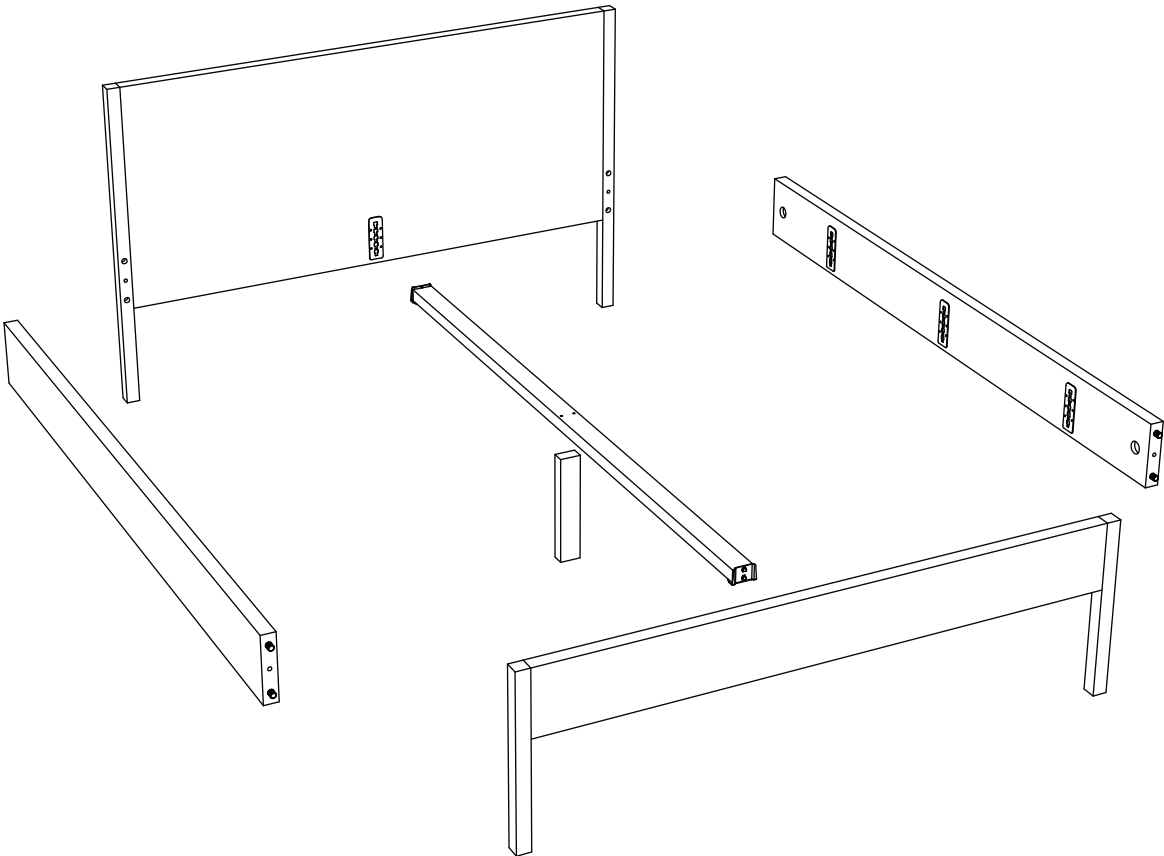

ellenberger

EICHENBETT ALEX | ALEX OAK BED

designed by Jannis Ellenberger

www.ellenbergerdesign.de

Art. - Nr.: AL160 + AL180

A = 4 x

F = 1 x

B = 4 x

G = 1 x

C = 2 x

H = 5 x

D = 6 x

E = 2 x

tools needed

1

B = 4 x

H = 4 x

2

A = 4 x

3

4

Position 1

Position 2

Position 3