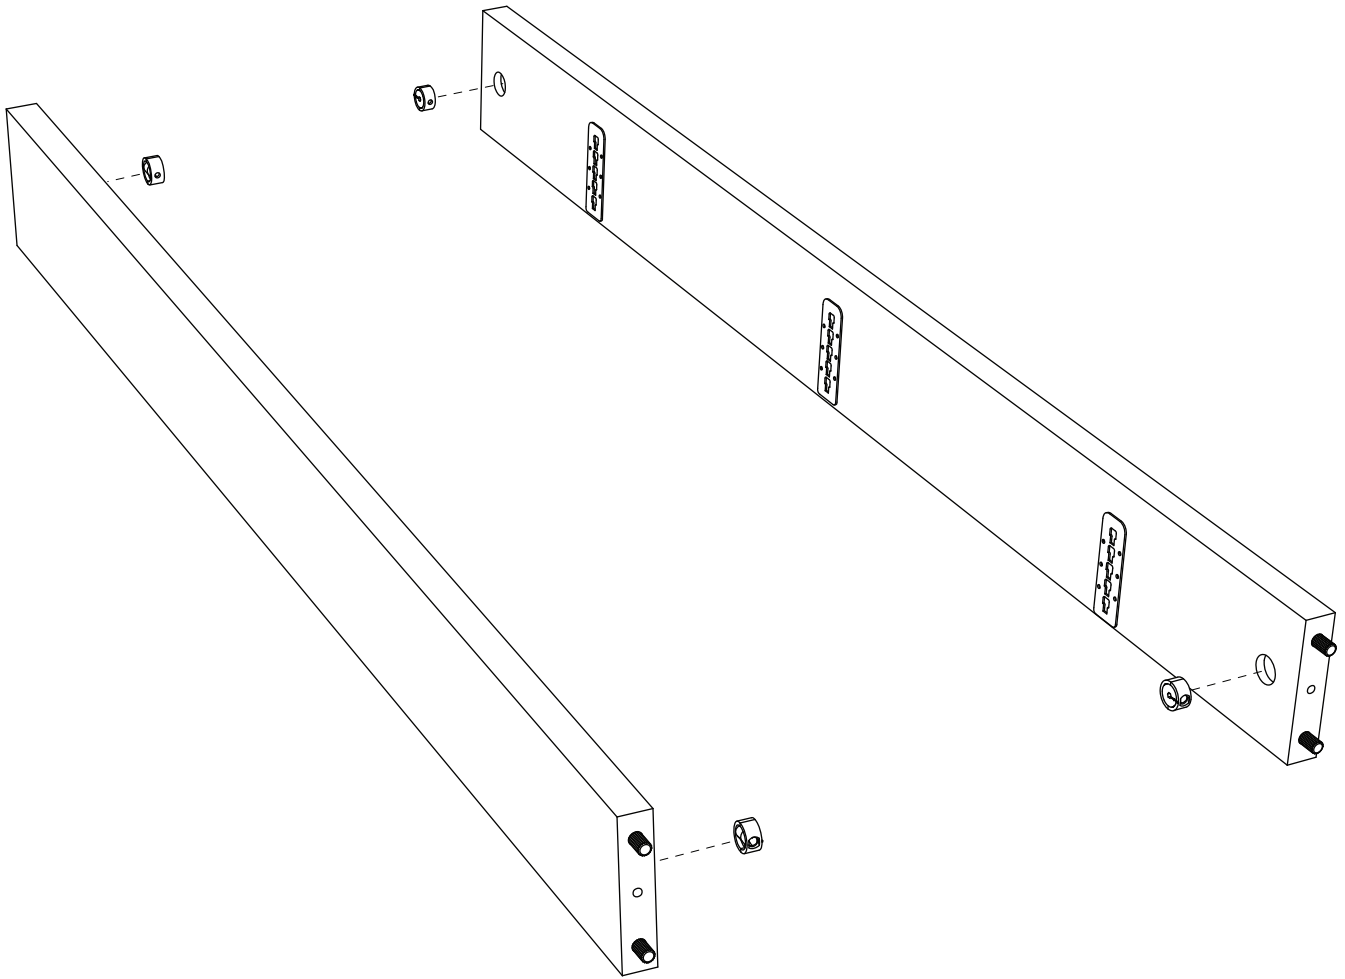

ellenberger

EICHENBETT ALEX | ALEX OAK BED

designed by Jannis Ellenberger

www.ellenbergerdesign.de

Art. - Nr.: AL160 + AL180

A = 4 x

F = 1 x

B = 4 x

G = 1 x

C = 2 x

H = 5 x

D = 6 x

E = 2 x

tools needed

1

B = 4 x

H = 4 x

2

A = 4 x

3

4

Position 1

Position 2

Position 3