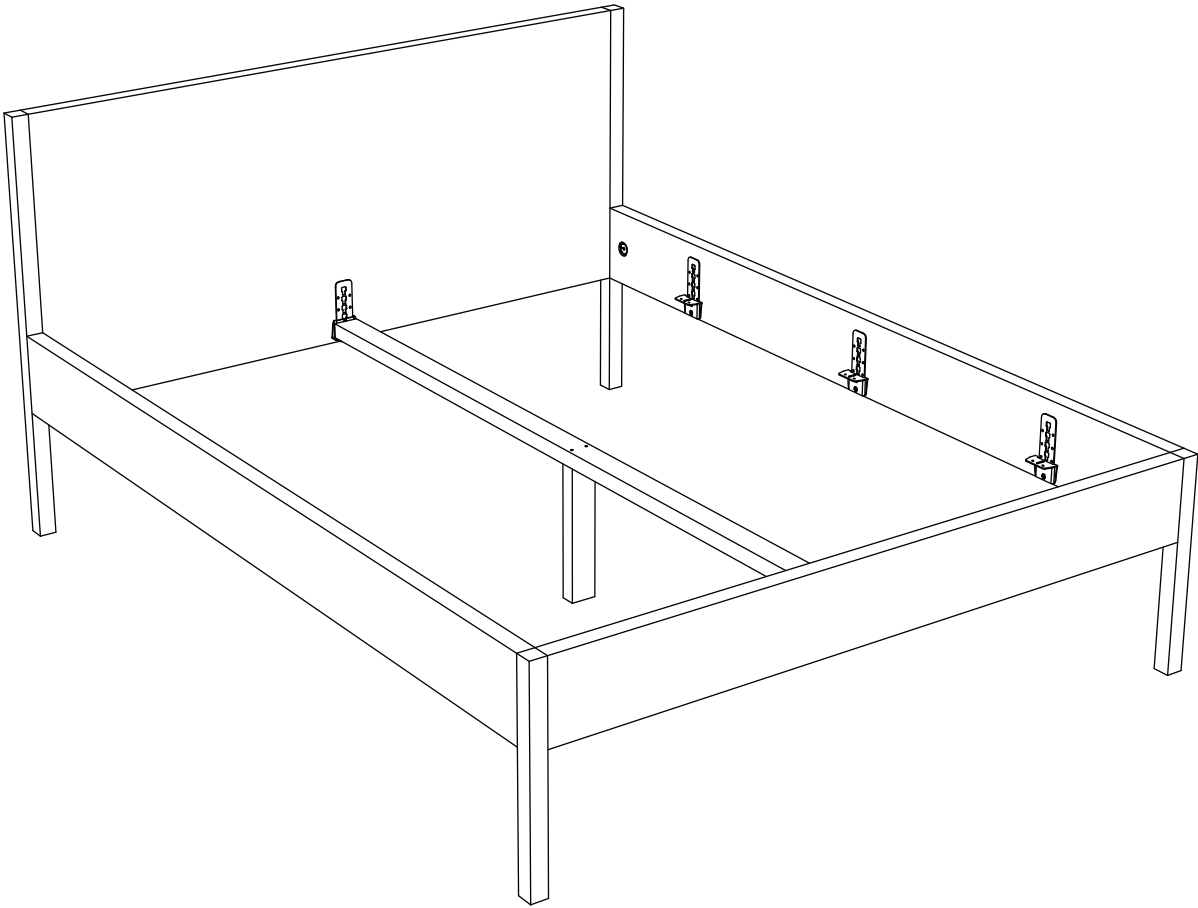

ellenberger

EICHENBETT ALEX | ALEX OAK BED

designed by Jannis Ellenberger

www.ellenbergerdesign.de

Art. - Nr.: AL160 + AL180

A = 4 x

F = 1 x

B = 4 x

G = 1 x

C = 2 x

H = 5 x

D = 6 x

E = 2 x

tools needed

1

B = 4 x

H = 4 x

2

A = 4 x

3

4

Position 1

Position 2

Position 3

5

C = 2 x

H = 1 x