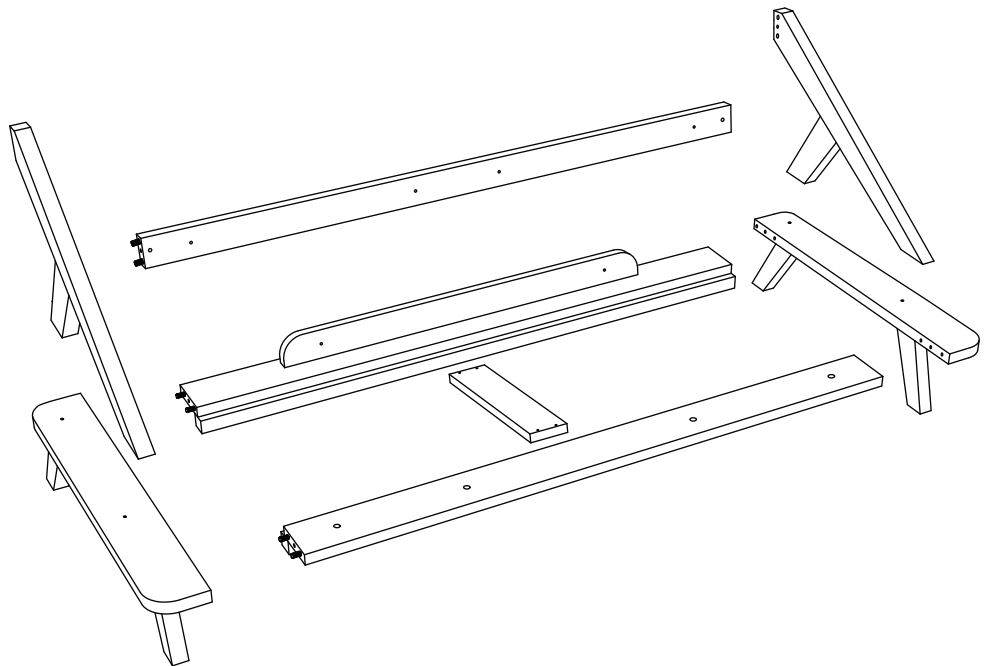

ellenberger

NORDIC SPACE FURNITURE COLLECTION

Sofa | Loveseat

designed by Jannis Ellenberger

www.ellenbergerdesign.de

Art. - Nr.: DR05

A = 4 x

E = 6 x

B = 10 x

F = 4 x

C = 10 x

G = 4 x

D = 2 x

H = 4 x

tools needed

1

A = 4 x

B = 4 x

C = 4 x

! nur leicht anziehen
• do not tighten too firmly

2

B = 4 x

C = 4 x

G = 4 x