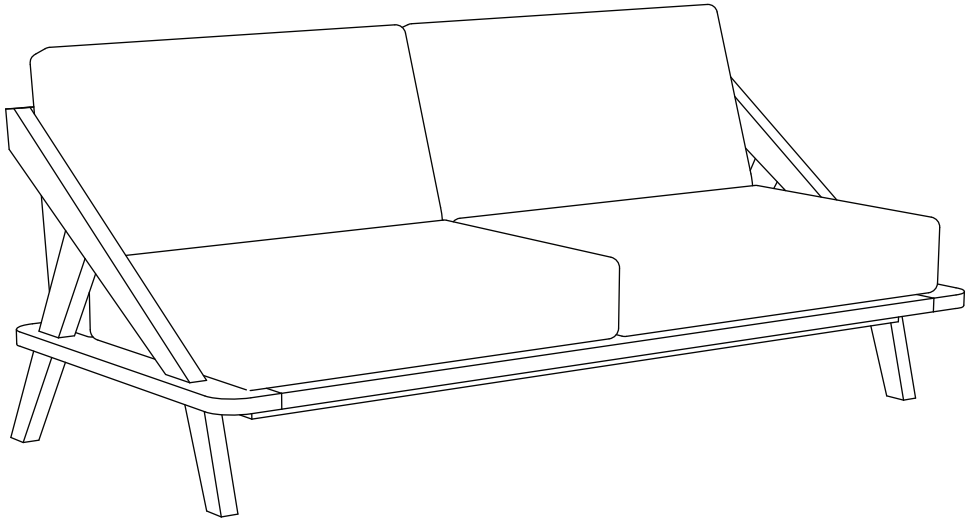

ellenberger

NORDIC SPACE FURNITURE COLLECTION

Sofa | Loveseat

designed by Jannis Ellenberger

www.ellenbergerdesign.de

Art. - Nr.: DR05

A = 4 x

E = 6 x