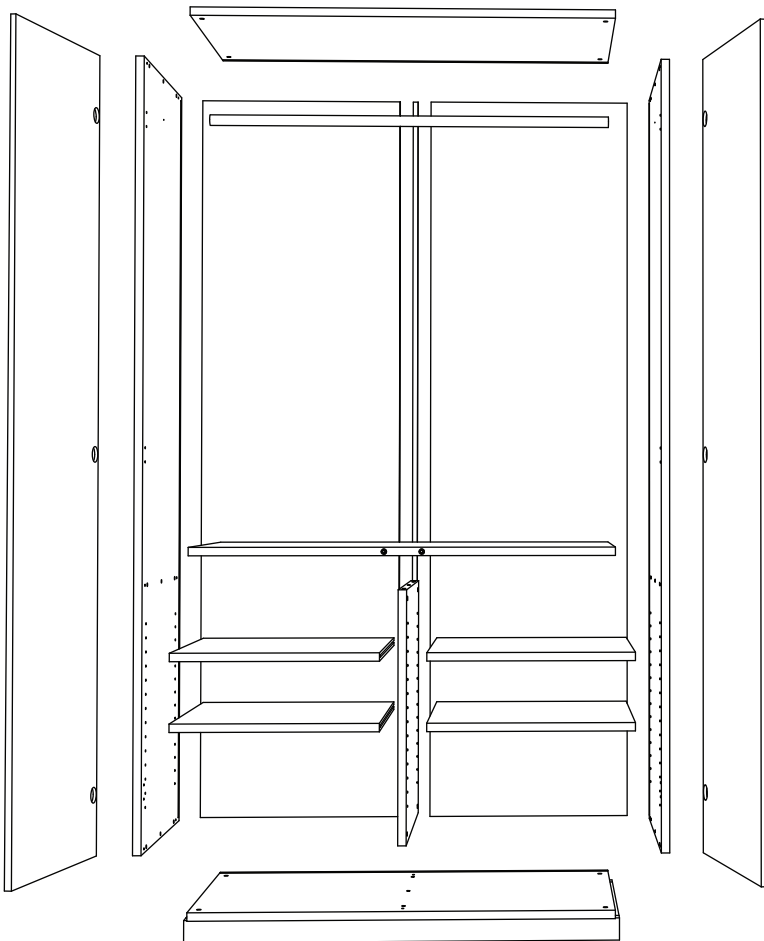

ellenberger

NORDIC SPACE FURNITURE COLLECTION

Kleiderschrank | Large Closet

designed by Jannis Ellenberger

www.ellenbergerdesign.de

A = 24 x

B = 16 x

C = 16 x

D = 16 x

E = 2 x

F = 2 x

G = 16 x

H = 6 x

K = 6 x

tools needed

1