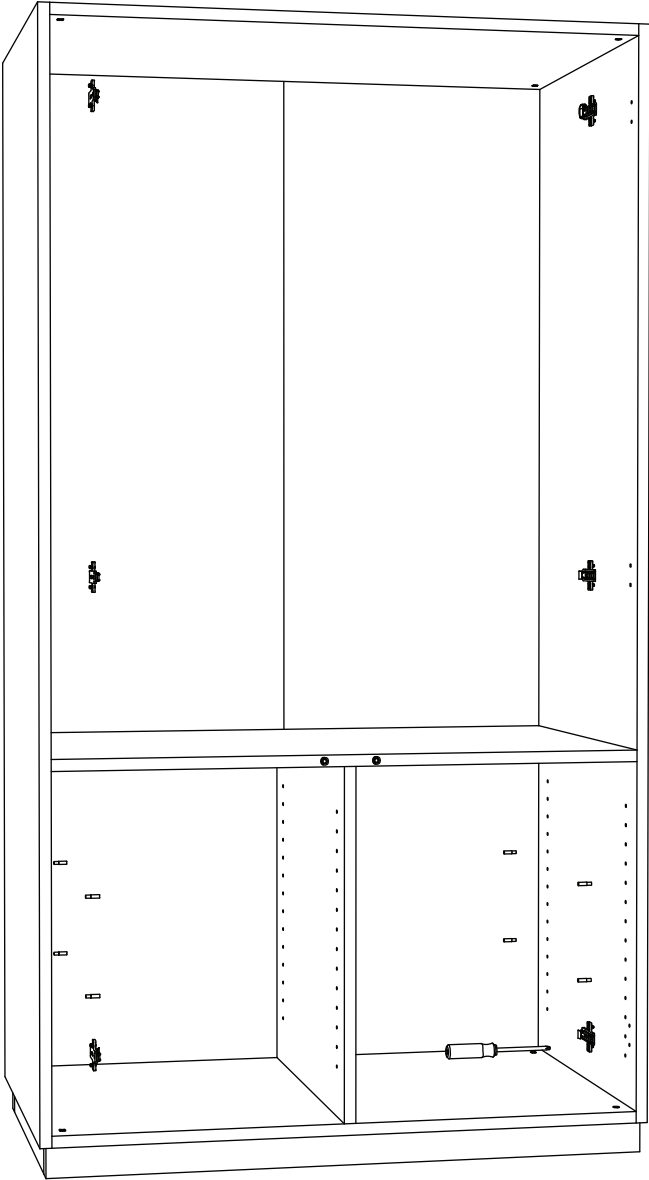

ellenberger

NORDIC SPACE FURNITURE COLLECTION

Kleiderschrank | Large Closet

designed by Jannis Ellenberger

www.ellenbergerdesign.de

A = 24 x

B = 16 x

C = 16 x

D = 16 x

E = 2 x

F = 2 x

G = 16 x

H = 6 x

K = 6 x

tools needed

1

2

3

4

5

6

7

8

9