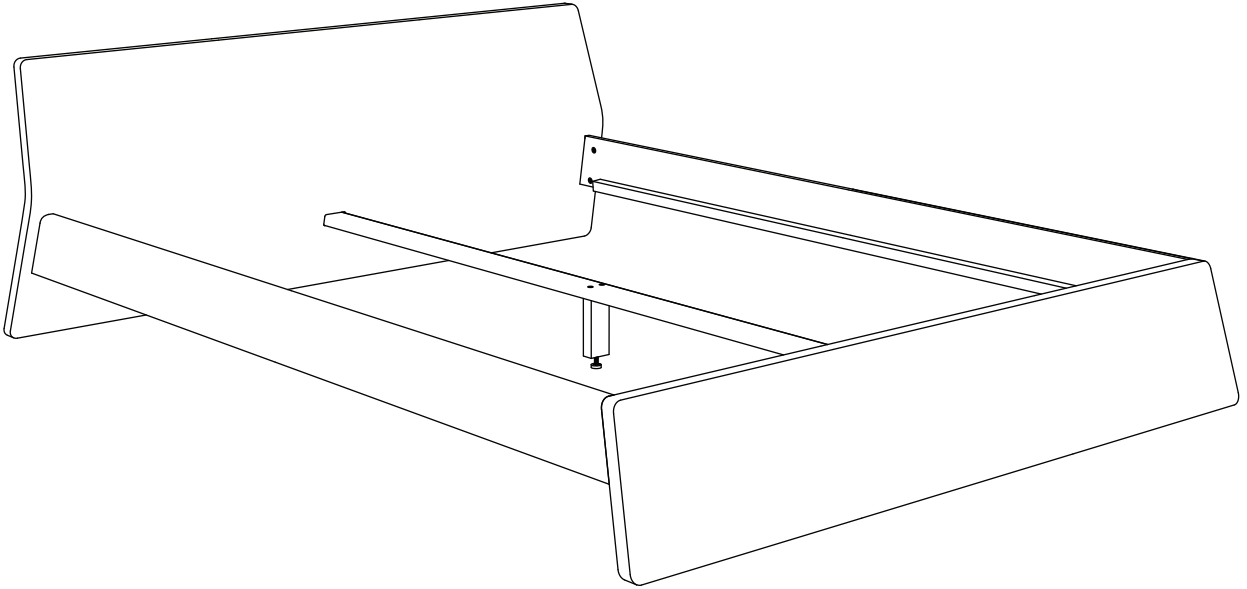

# ellenberger

PRIVATE SPACE FURNITURE COLLECTION

Bett | Bed

designed by Jannis Ellenberger

[www.ellenbergerdesign.de](http://www.ellenbergerdesign.de)

Art. - Nr.: PS01-140 + PS01-160 + PS01-180

Art. - Nr.: PS01-100 (ohne Mittelsteg | no center support)

A = 8 x

B = 8 x

C = 8 x

tools needed

D = 2 x

(not for PS01-100)

1

B = 8 x