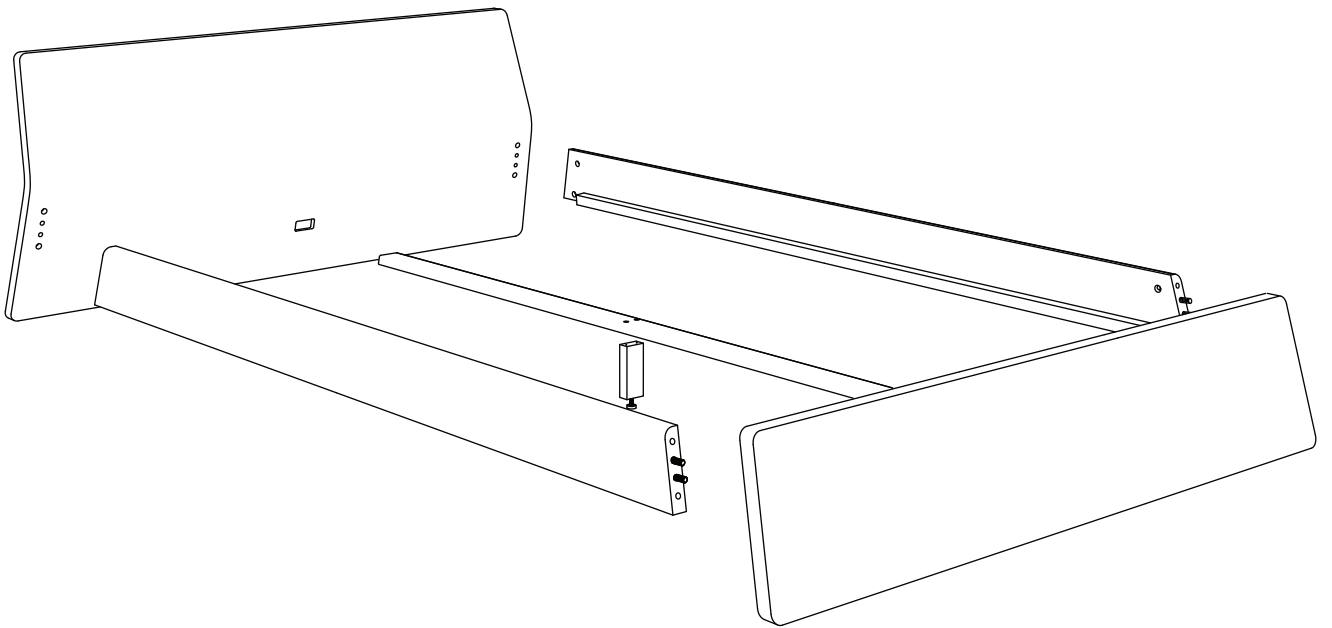

# ellenberger

PRIVATE SPACE FURNITURE COLLECTION

Bett | Bed

designed by Jannis Ellenberger

[www.ellenbergerdesign.de](http://www.ellenbergerdesign.de)

Art. - Nr.: PS01-140 + PS01-160 + PS01-180

Art. - Nr.: PS01-100 (ohne Mittelsteg | no center support)

A = 8 x

B = 8 x

C = 8 x

tools needed

D = 2 x

(not for PS01-100)

1

B = 8 x