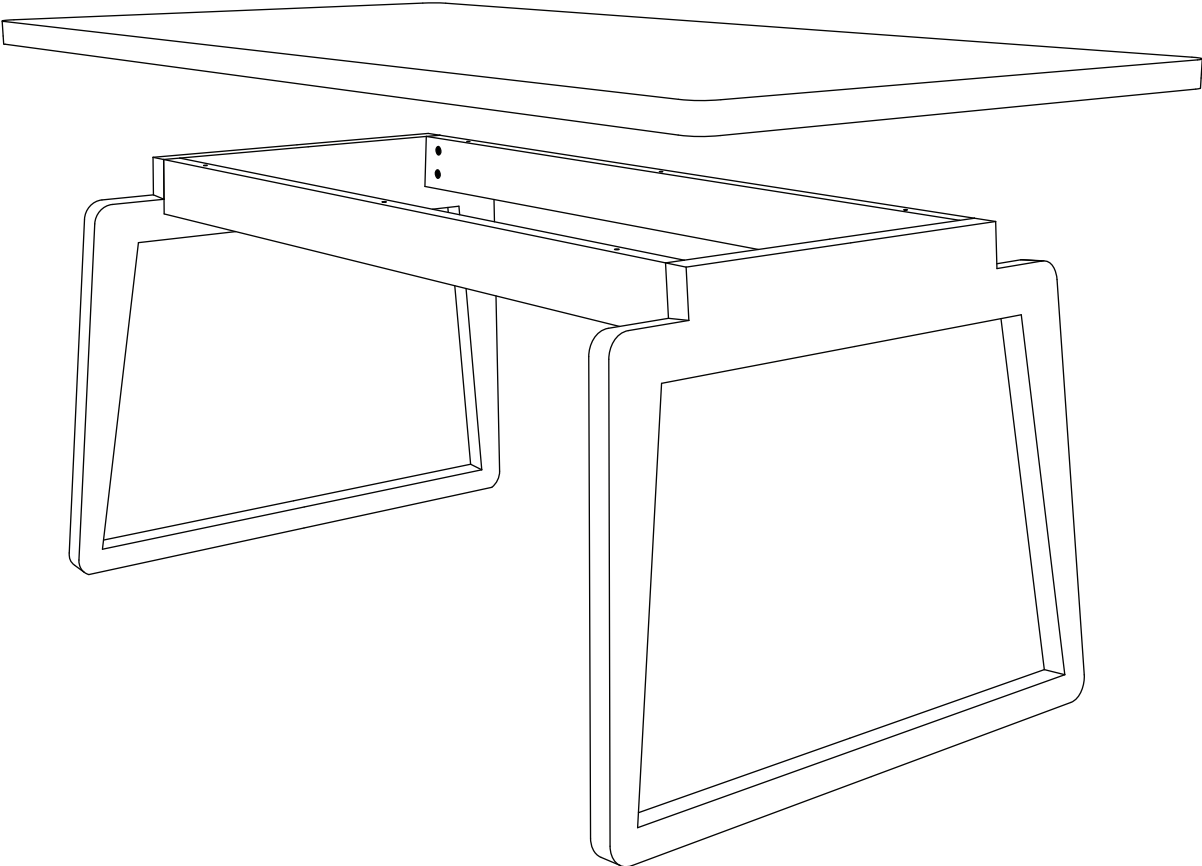

ellenberger

PRIVATE SPACE FURNITURE COLLECTION

Esstisch | Dining Table

designed by Jannis Ellenberger

www.ellenbergerdesign.de

A = 8 x

B = 8 x

C = 8 x

D = 8 x

E = 6 x

tools needed

1

2

3