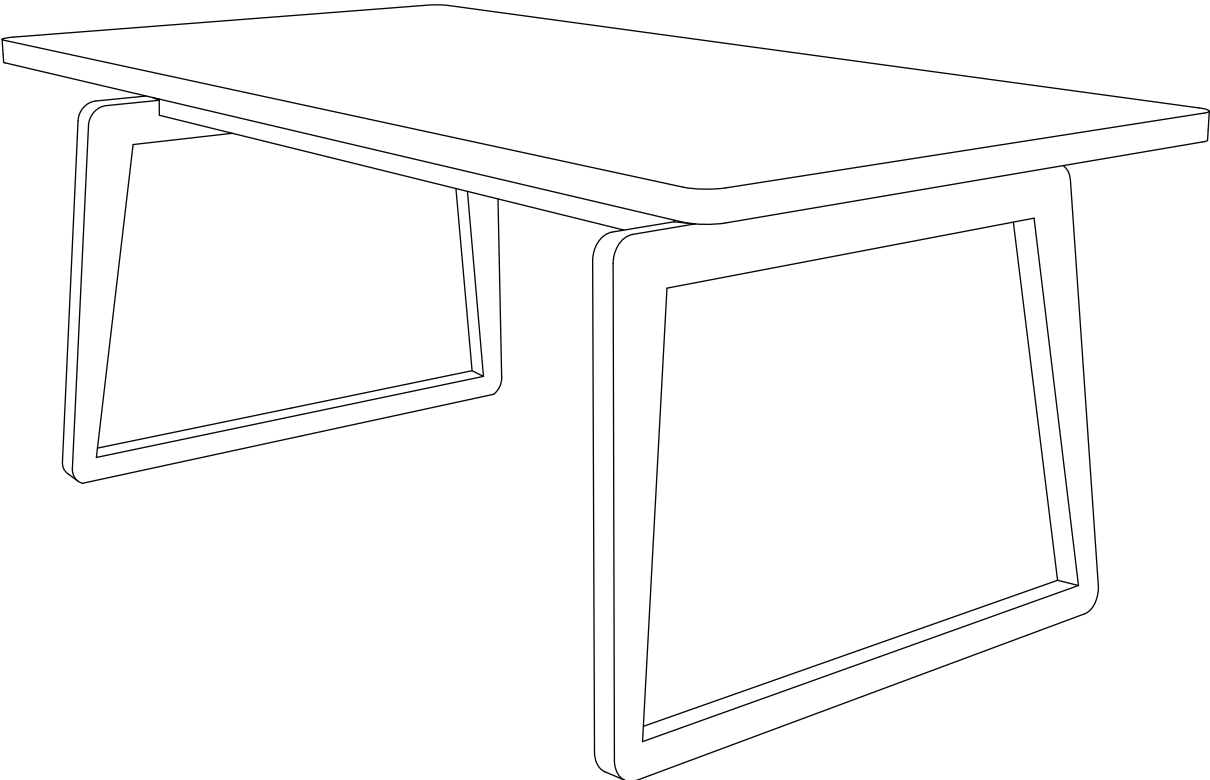

ellenberger

PRIVATE SPACE FURNITURE COLLECTION

Esstisch | Dining Table

designed by Jannis Ellenberger

www.ellenbergerdesign.de

A = 8 x

B = 8 x

C = 8 x

D = 8 x

E = 6 x

tools needed

1

2

3