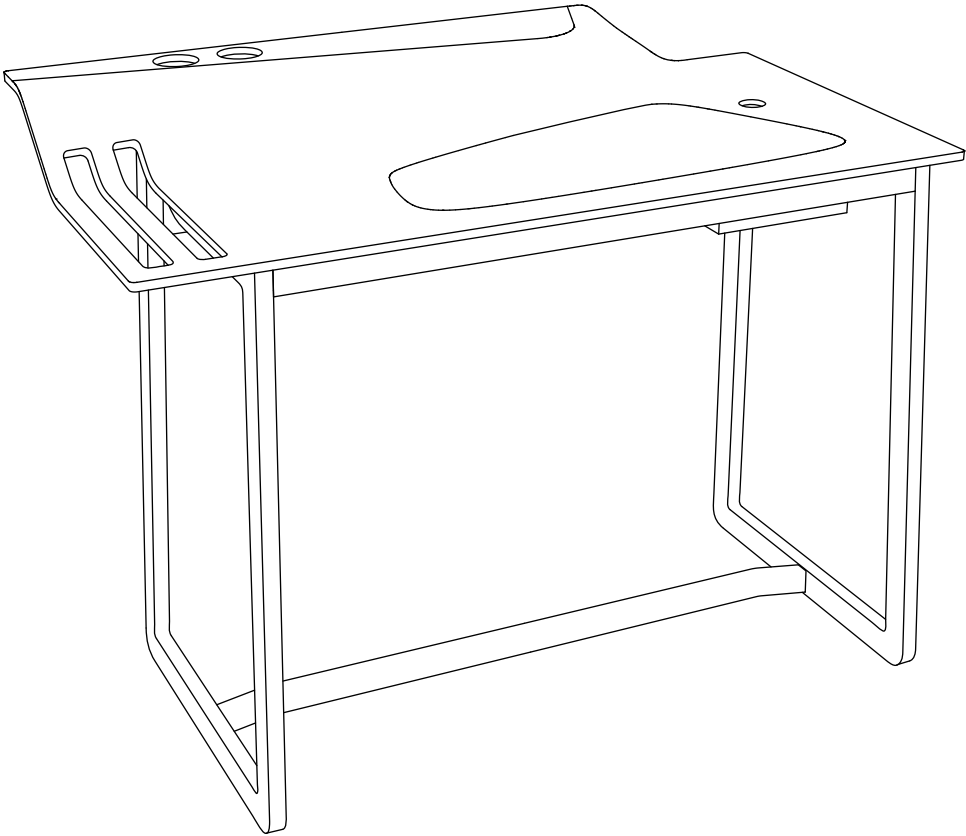

# ellenberger

PRIVATE SPACE FURNITURE COLLECTION

Waschtisch | Washstand

designed by Jannis Ellenberger

[www.ellenbergerdesign.de](http://www.ellenbergerdesign.de)

A = 2 x

B = 2 x

E = 4 x