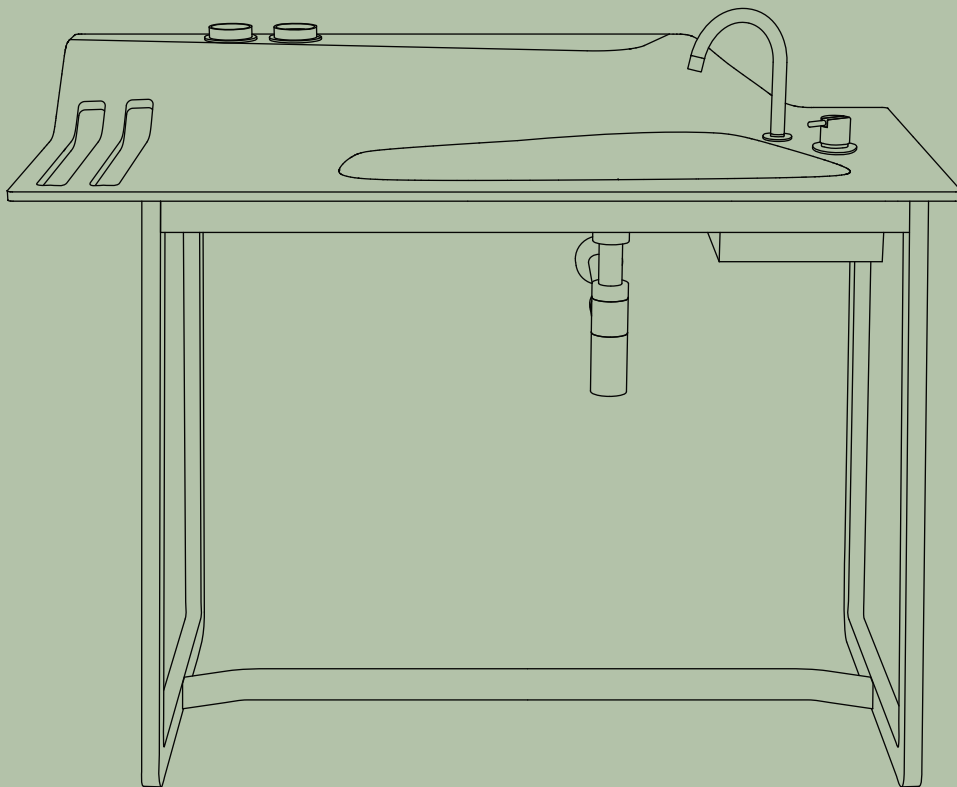

# ellenberger

PRIVATE SPACE FURNITURE COLLECTION

Waschtisch | Washstand

designed by Jannis Ellenberger

[www.ellenbergerdesign.de](http://www.ellenbergerdesign.de)

A = 2 x

B = 2 x

E = 4 x