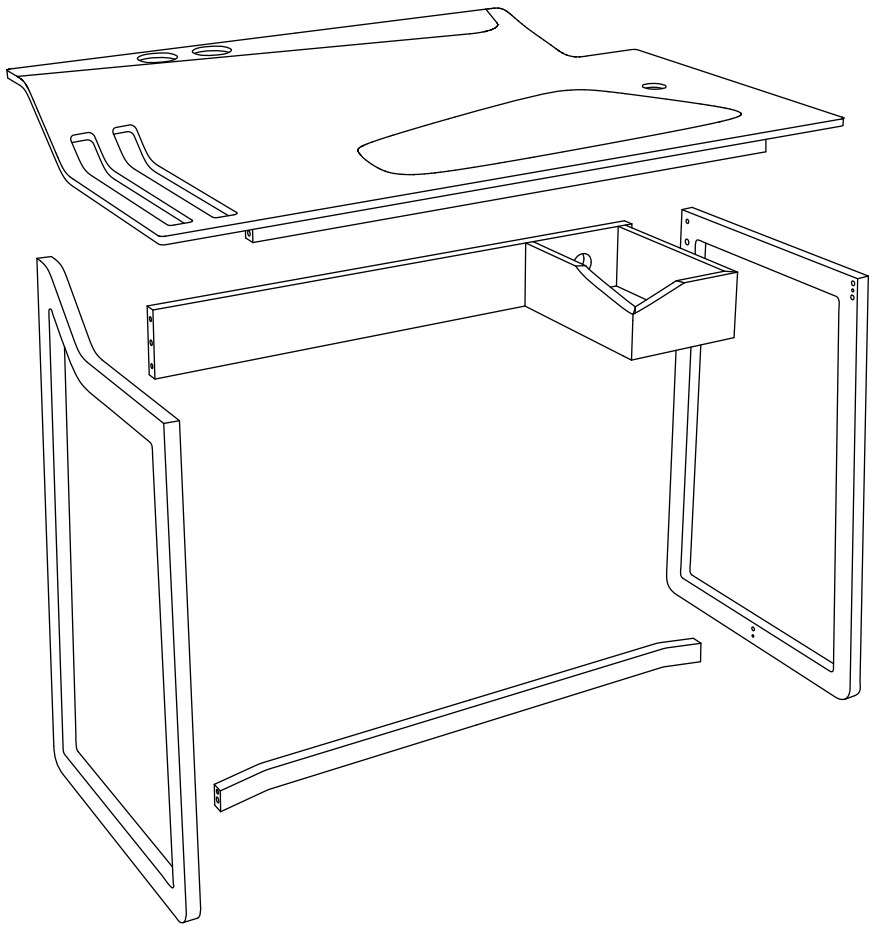

# ellenberger

PRIVATE SPACE FURNITURE COLLECTION

Waschtisch | Washstand

designed by Jannis Ellenberger

[www.ellenbergerdesign.de](http://www.ellenbergerdesign.de)

A = 2 x

B = 2 x

E = 4 x

C = 2 x

F = 4 x

D = 10 x

G = 3 x

tools needed

1

2

3